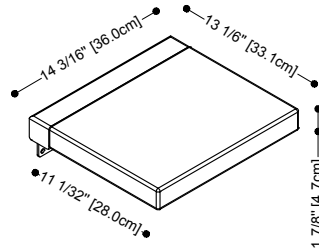

CUBE WALL-MOUNTED SEAT – Small STC 14 WM

Cube Wall-mounted Seat - STC 14 WM

inch 14 3/16 length x 13 depth x 1 7/8 height
cm 36 x 33 x 4.7

Features:

- Installation: wall-mounted (requires wall reinforcement)
- Material finish: base - stainless steel, mirror (M) or brushed (B)
  seat - soft polyurethane foam, white (5) or grey (6)
- Water-resistant
- Weight: lb - 12.3 kg - 5.6
- Weight rating: supports up to 285 lb - 130 kg

side view, open