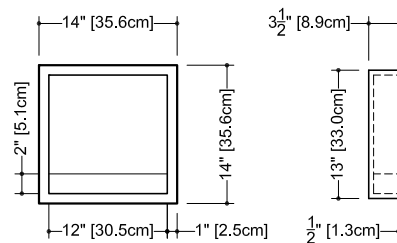

SHAMPOO HOLDER

NC 14

Shampoo Holder - NC 14

inch 14 x 14
 mm 356 x 356

Features:

- Included: 1 plexiglas shelf
- Material finish: WETMAR BIO™, True High Gloss™ or Matte finish
- Weight: lb - 9 kg - 4

DRAINS AND OVERFLOWS: NEW FINISHES