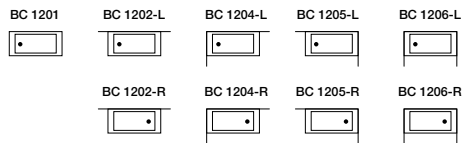

BC 10 inch 66 x 36 x 24 mm 1576 x 914 x 610

BR OD

CUBE – Bathtubs

BC 11 inch 60 x 32 x 21 mm 1524 x 813 x 533

BR OD

Bathtub/Shower: can be used as a bathtub/shower combination

BC 12 inch 66 x 32 x 19.75 mm 1676 x 813 x 502