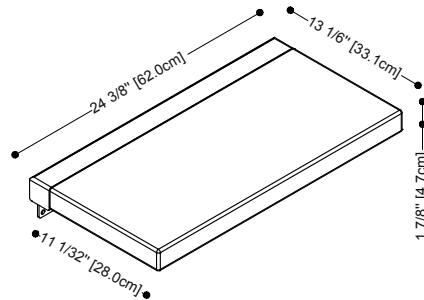

side view, open

side view, closed

CUBE WALL-MOUNTED SEAT – Large STC 24 WM

Cube Wall-mounted Seat - STC 24 WM

inch 24 length x 13 depth x 1 7/8 height
cm 61 x 33 x 4.7

Features:

- Installation: wall-mounted (requires wall reinforcement)
- Material finish: base - stainless steel, mirror (M)
seat - soft polyurethane foam, white (5) or grey (6)
- Water-resistant
- Weight: lb - 22 kg - 10
- Weight rating: supports up to 400 lb - 180 kg