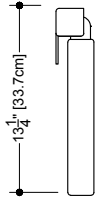

side view, closed