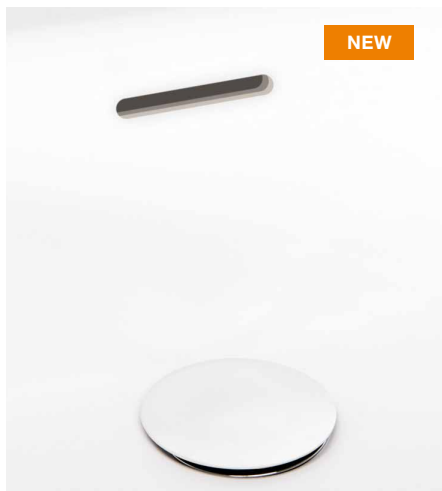

SHAMPOO HOLDER

NC 14

Shampoo Holder - NC 14

inch 14 x 14
 mm 356 x 356

Features:

- Included: 1 plexiglas shelf
- Material finish: WETMAR BIO™, True High Gloss™ or Matte finish
- Weight: lb - 9 kg - 4

DRAINS AND OVERFLOWS: NEW FINISHES

To complement WetStyle and new Wetmar finishes we are introducing three new combinations to overflow trims and pop-up drains.

Polished Chrome #PC

Brushed Nickel #BN

Satin Brass #SB

Matte Black #MB

NEW

White drain with no trim overflow #WHNT