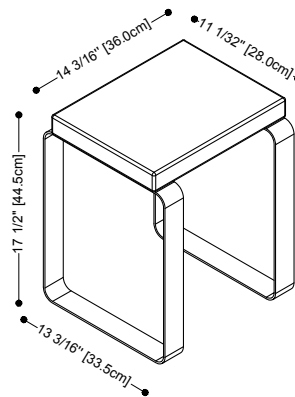

SHAMPOO HOLDER

NC 14

Shampoo Holder - NC 14

inch 14 x 14
 mm 356 x 356

Features:

- Included: 1 plexiglas shelf
- Material finish: WETMAR BIO™, True High Gloss™ or Matte finish
- Weight: lb - 9 kg - 4

DRAINS AND OVERFLOWS: NEW FINISHES