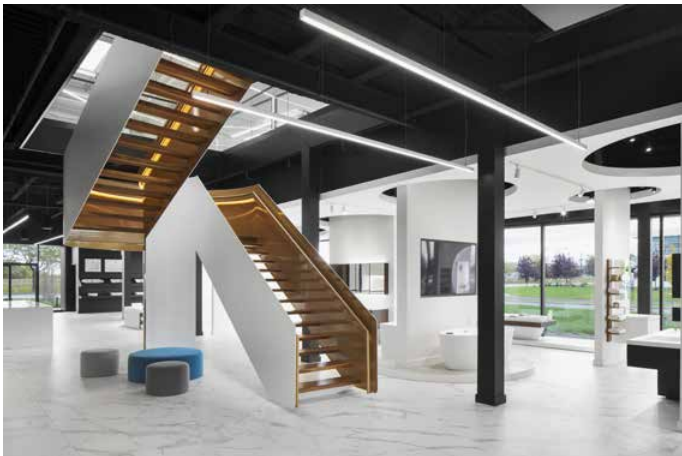

The WETSTYLE furniture factory is located in Montreal's Rosemont district and employs skilled cabinet makers. All vanities and wood products are made from FSC certified woods, formaldehyde free, CARB compliant and use Low to No VOC adhesives.