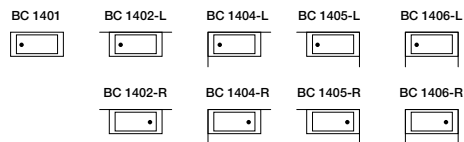

BR OD

Bathtub/Shower: can be used as a bathtub/shower combination

BC 14 inch 60 x 30 x 18 mm 1524 x 762 x 457