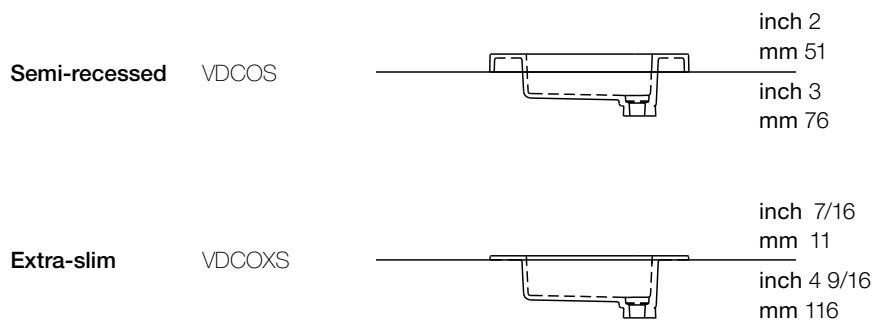

Déco washbasins are handcrafted in WETMAR BiO™, a durable, easy-to-clean eco-material.

Made of

Lavatory VDCOXS 60-0-1-SB, Matte

VDCOXS 60 Detail: Satin Brass overflow

DÉCO – Lavatories

VDCOS 24 inch 24 1/8 x 22 1/16 x 2 mm 612 x 561 x 51 O/F Holes