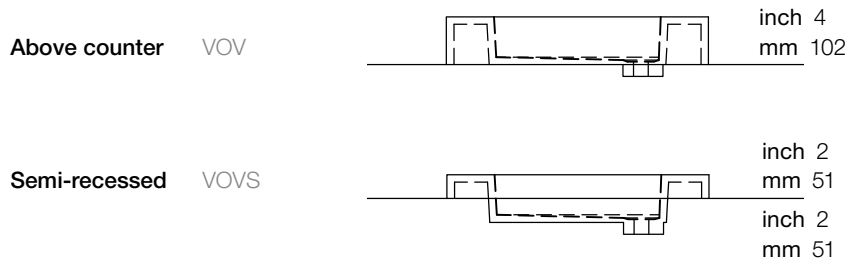

OD

Detail: integrated overflow option

OVE — Lavatories

Detail: integrated overflow option

VOV 24 inch 24 x 22 x 4 mm 610 x 559 x 102

O/F Holes Float

VOVS 24 inch 24 x 22 x 2 mm 610 x 559 x 51

O/F Holes Float