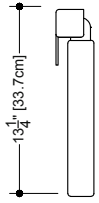

side view, closed