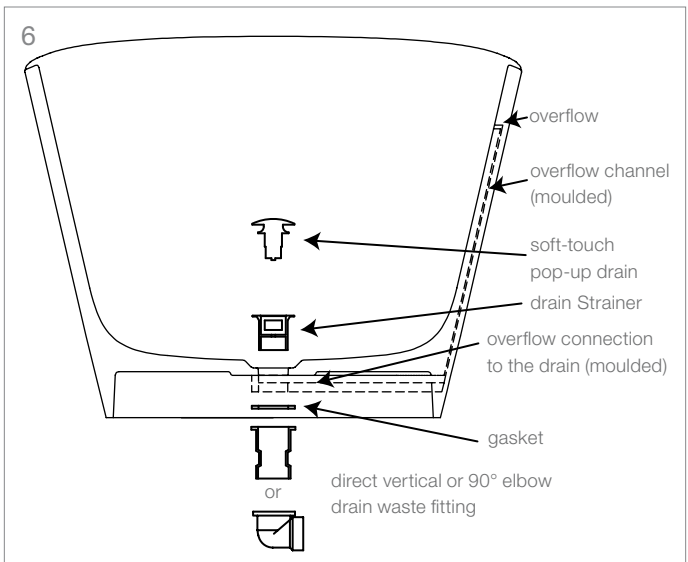

ADVANCED FEATURES

- 1 Slot Design Overflow
- 2 Integrated Overflow – overflow is built into tub wall, providing a cleaner look and saving installation time and related costs
- 3 3" clearance underneath the bathtub for ease of access for plumbing connections
- 4 Oak wood bridge in wenge shade included ; when applicable
- 5 Soft toe touch drain included
- 6 Plug & Bathe™ overflow and drain included
 - a Enables complete installation and serviceability of freestanding bathtubs with integrated overflow 100% from above
 - b Reduces installation time and overall cost of installation
 - c Increases installation possibilities and ease of serviceability