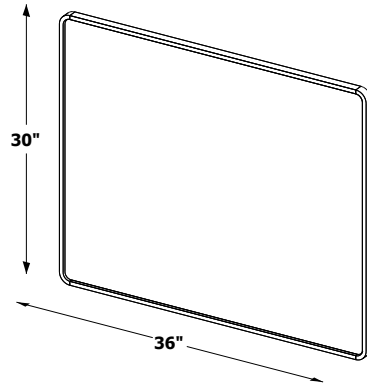

All models:

Depth: 7/8"+ Floating effect (mirror extends 1/4" off the wall)

DCO 2430MR

inch 24 length x 30 height
mm 610 x 762

DCO 3030MR

inch 30 length x 30 height
mm 762 x 762

DCO 3630MR

inch 36 length x 30 height
mm 914 x 762