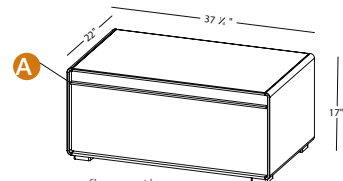

DCO30FS

Freestanding - 2 Drawers – 31 1/4" length
 inch 22 (D) x 31 1/4 (L) x 17 (H)
 mm 559 x 794 x 432

Drawer configuration

Full depth inner pull-out drawers

Full depth main drawers

DCO36FS

Freestanding - 2 Drawers – 37 1/4" length
 inch 22 (D) x 37 1/4 (L) x 17 (H)
 mm 559 x 946 x 432