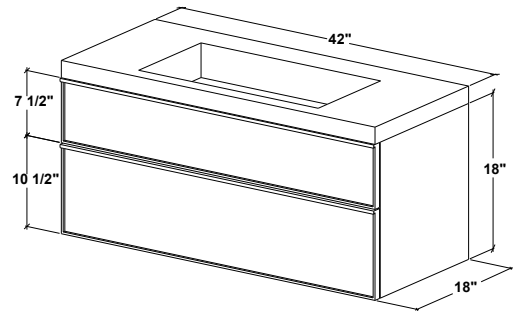

FRLM 42WM – 2 drawers – 42" length

inch 18 depth x 42 length x 18 height
mm 457 x 1067 x 457

Integrated countertop possibilities sold separately

VCMS 42 / VCM 42

Drawers configuration