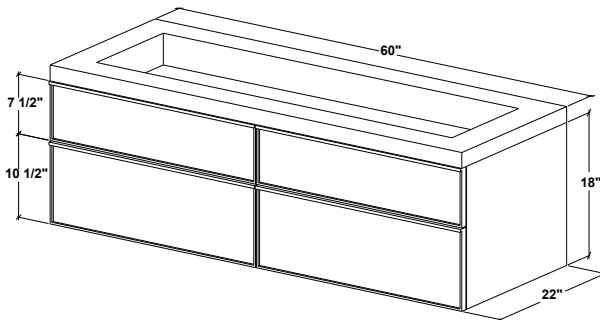

VDCOS 60

Drawers configuration

Option: Drawer front inserts in white glass, polished or matte

FRL 60WM-T – 4 drawers – 60" length – for trough sink

inch 22 depth x 60 length x 18 height
 mm 559 x 1524 x 457