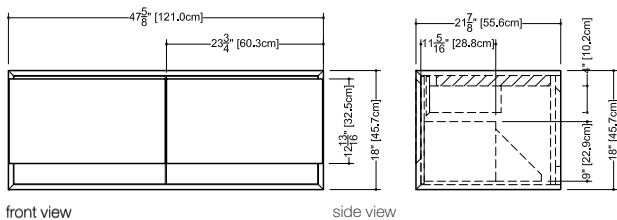

Drawer configuration

M 4818 WM – 2 drawers – 48" length

inch 21 7/8 depth x 47 5/8 length x 18 height
mm 557 x 1210 x 457

Drawers configuration

M 6018 WM – 2 drawers – 60" length

inch 21 7/8 depth x 60 length x 18 height
mm 557 x 1524 x 457