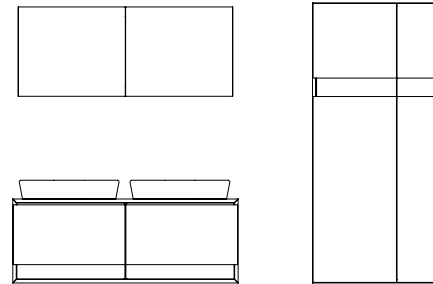

Vessel sinks Be VBE 821A

11

Wall-mount vanity M 6010WM
Storage cabinet M 58ST
Mirrored cabinet M 58ME