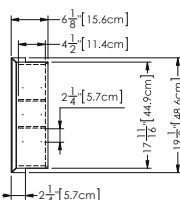

front view

M 70ME-REC – 70" length

inch 2 1/2 exterior depth x 70 length x 19 1/8 height
mm 64 x 1778 x 486

front view

Side View, all models

19 height

Exterior depth: 2 1/4"
Recessed depth: 3 3/4"
Interior depth: 4 1/2"