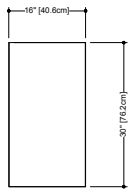

M COLLECTION

Mirrored Cabinet Series (2 1/2" exterior depth) Recessed - 30" height

Finishes and colors:

oak - natural/wenge/white/black/stone harbour grey
coffee bean/smoked

walnut - natural/natural no calico/chocolate

premium - eucalyptus/mozambique

matte lacquer - white/black/stone harbour grey

high gloss lacquer* - white

*ATTENTION: High-Gloss finish on sides and drawer facade only, Bottom and interior in white mat. This finish should only be ordererd with an integrated countertop (vessel sink not recommended)

WETSTYLE cannot be held responsible for any technical errors and reserves the right to make revisions without notice. Approximate measurement. The manufacturer accepts 1/4" (6.35mm) variance.

Features

- 45 degree bevel cuts, precluding the need for cabinet door hardware
- All natural wood veneer
- AWI rated level 5 marine grade finish for moisture resistance and durability (industry's highest finishing class)
- Finished cabinet interiors in addition to front and sides
- Slow-closing doors
- Star-fire glass shelves
- 3mm polished edges mirror

M 1630ME-REC – 16" length

inch 2 1/2 exterior depth x 16 length x 30 height
mm 64 x 406 x 762

L or R hinges

front view