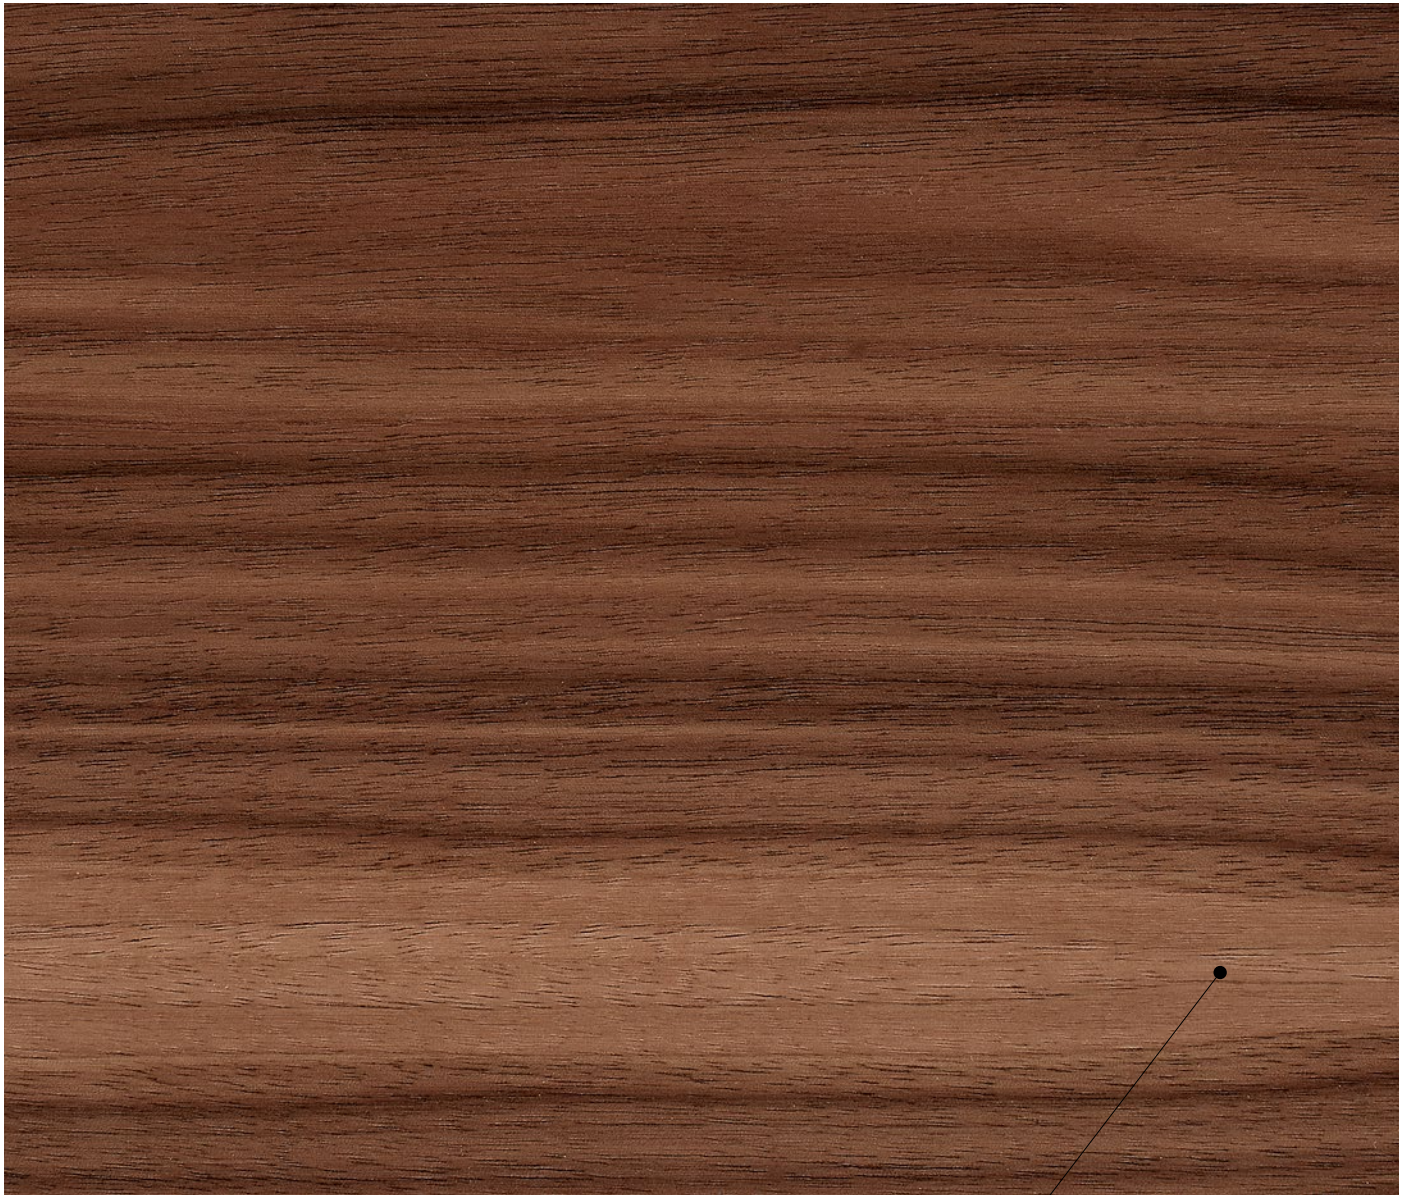

Samples — Wood — Walnut Natural #11