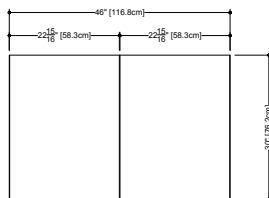

M 4630ME-REC – 46" length

inch 2 1/2 exterior depth x 46 length x 30 height
mm 64 x 1168 x 762

front view