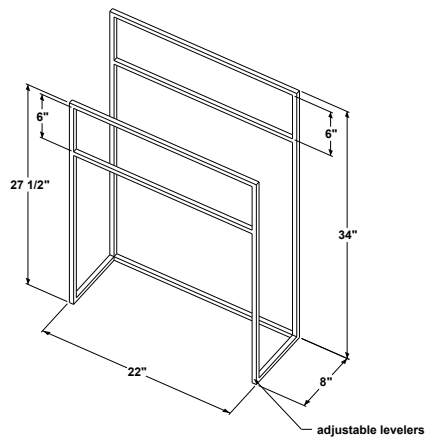

C2 22TH

inch 8 depth x 22 length x 34 height
mm 203 x 559 x 864

isometrical view