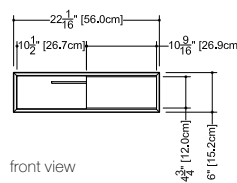

M 22ST – 22" length

inch 4 1/2 depth x 22 1/16 length x 6 height
mm 114 x 560 x 152

One door

front view