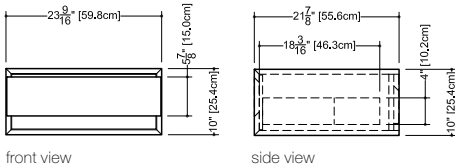

M 2410 WM – 1 drawer – 24" length

inch 21 7/8 depth x 23 9/16 length x 10 height
mm 557 x 598 x 254

Drawer configuration

M 3010 WM – 1 drawer – 30" length

inch 21 7/8 depth x 29 7/8 length x 10 height
mm 557 x 759 x 254