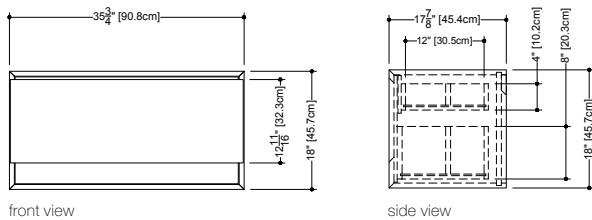

Drawer configuration