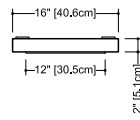

Length available 46" & 54"

plan view

front view

side view

Z

THE Z COLLECTION

Vanities

Mirrors