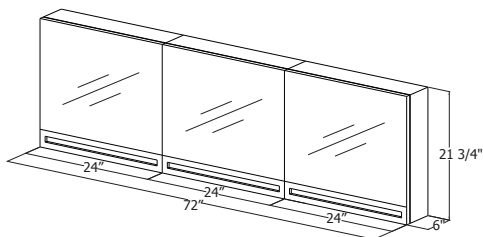

ELR 72MU – 72" length

inch 32 depth x 72 length x 20 1/4 height
mm 813 x 1829 x 514