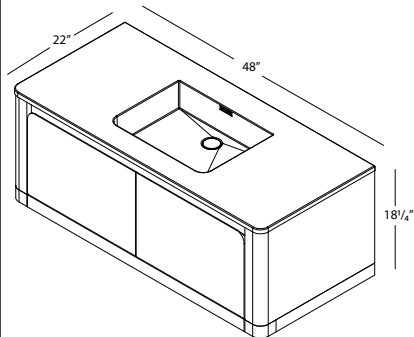

EBHS24WML
Wall-mount with legs
1 Drawer – 24" length
inch 22 (D) x 24 (L) x 34 1/4 (H) (incl. legs)
mm 559 x 610 x 870

EBHS30WML
Wall-mount with legs
1 Drawer – 30" length
inch 22 (D) x 30 (L) x 34 1/4 (H) (incl. legs)
mm 559 x 762 x 870

EBHS36WML
Wall-mount with legs
1 Drawer – 36" length
inch 22 (D) x 36 (L) x 34 1/4 (H) (incl. legs)
mm 559 x 914 x 870

EBHS48-C-WML
Wall-mount with legs
2 Drawers – 48" length
inch 22 (D) x 48 (L) x 34 1/4 (H) (incl. legs)
mm 559 x 1219 x 870

EBHS24WM
Wall-mount
1 Drawer – 24" length
inch 22 (D) x 24 (L) x 18 1/4 (H)
mm 559 x 610 x 464

EBHS30WM
Wall-mount
1 Drawer – 30" length
inch 22 (D) x 30 (L) x 18 1/4 (H)
mm 559 x 762 x 464

EBHS36WM
Wall-mount
1 Drawer – 36" length
inch 22 (D) x 36 (L) x 18 1/4 (H)
mm 559 x 914 x 464

EBHS48-C-WM
Wall-mount
2 Drawers – 48" length
inch 22 (D) x 48 (L) x 34 1/4 (H)
mm 559 x 1219 x 464

For Wall-mount with and without Legs – Integrated countertop possibilities sold separately

VBHXS-24

Drawer configuration