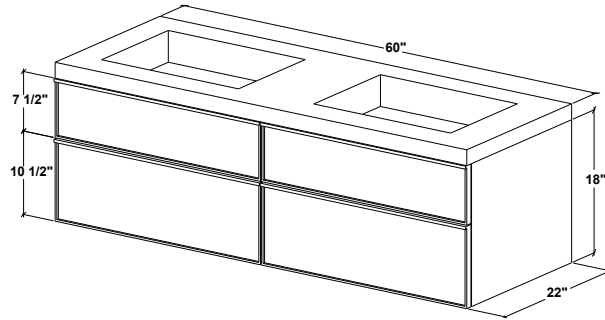

FRL 60WM – 4 drawers – 60" length – for two basins

inch 22 depth x 60 length x 18 height
mm 559 x 1524 x 457

Integrated countertop possibilities (sold separately)

VDCOS 60