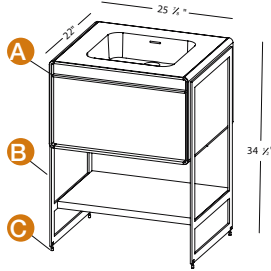

DÉCO

Vanity

Finishes and colors:

Oak - natural / wenge / white / black / stone harbour grey / coffee bean / smoked
Walnut - natural / natural no calico / chocolate
Matte Lacquer - pacific blue / white / black / stone harbour grey
Premium - mozambique / torrifed eucalyptus
Stainless steel - brushed / satin brass / matte black

Features:

- Hand pull and legs (floor-mounted models) in solid stainless steel
- All natural wood veneer
- AWI rated level 5 marine grade finish for moisture resistance and durability (industry's highest finishing class)
- Finished interior drawers
- Slow closing ball bearing glides

DCO24FL

Floor-mount - 1 Drawer – 25 7/8" length
inch 22 (D) x 25 7/8 (L) x 34 1/2 (H) (incl. legs)
mm 559 x 657 x 876