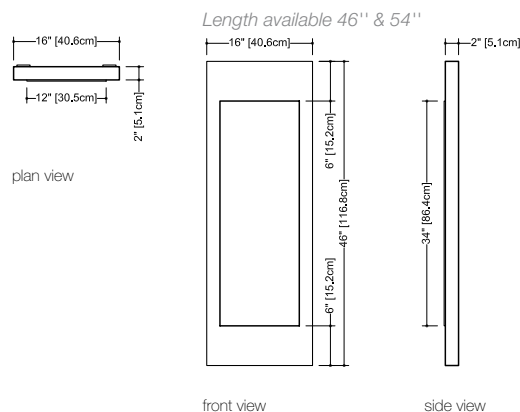

WETSTYLE cannot be held responsible for any technical errors and reserves the right to make revisions without notice. Approximate measurement. The manufacturer accepts 1/4" (6.35mm) variance.

Z 124 - 1 drawer - 24" depth

inch (length) 24 1/4 - 30 - 36 1/4
cm (length) 61.6 - 76 - 92 - 1830

for lavatory combinations
match only with rear drain lavatory

Z 124 - 2 drawers - 24" depth

inch (length) 42 - 48 1/4 - 54 - 60 1/4 - 66 - 72
cm (length) 107 - 122.6 - 137 - 153 - 167 - 183

for lavatory combinations
match only with rear drain lavatory

Z 216 - mirrors

inch (length) 46 - 54
cm (length) 117 - 137

match both collection Z and F

Features

- All exposed edges of mirror are made of solid wood 1/8" thick
- Other surfaces are in all natural wood veneer
- AWI rated level 5 marine grade finish for moisture resistance and durability (industry's highest finishing class)