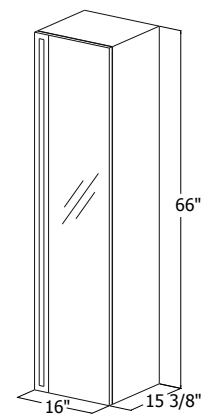

Features:

- All natural wood veneer
- AWI rated level 5 marine grade finish for moisture resistance and durability (industry's highest finishing class)
- Integrated hand pull
- Soft-close mechanism
- Fully finished wood interior
- Five wood shelves (four are adjustable)
- Reversible: can be used as a Left or Right handing