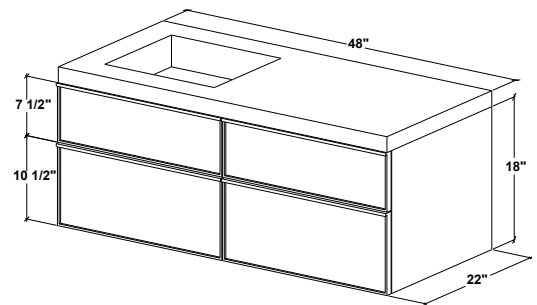

FRL 48WM-L – 4 drawers – 48" length – for left basin

inch 22 depth x 48 length x 18 height
mm 559 x 1219 x 457

Integrated countertop possibilities (sold separately)

VCS 48L / VC 48L

Drawers configuration