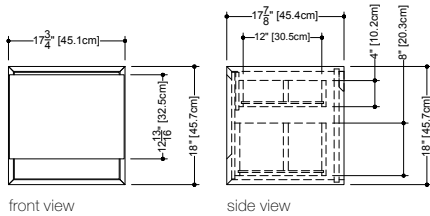

matte lacquer - white/black/stone harbour grey

high gloss lacquer* - white

*ATTENTION: High-Gloss finish on sides and drawer facade only. Bottom and interior in white mat. This finish should only be ordererd with an integrated countertop (vessel sink not recommended)

WETSTYLE cannot be held responsible for any technical errors and reserves the right to make revisions without notice. Approximate measurement. The manufacturer accepts 1/4" (6.35mm) variance.

Fits all WETSTYLE vessel sinks and Cube Metro series lavatories

match only with rear drain lavatory or rear drain vessel sink

Features

- 45 degree bevel cuts precluding the need for drawer hardware
- All natural wood veneer
- AWI rated level 5 marine grade finish for moisture resistance and durability (industry's highest finishing class)
- Finished vanity interiors in addition to front and sides
- Solid maple dovetailed drawers
- Drawer within a drawer
- Slow-closing ball-bearing glides
- Vanity top comes fully finished. Can be pre-cut at factory, upon request, if ordered with a vcms sink.
- Special wall preparation recommendations the distance between studs should not exceed 16". Each stud should be reinforced vertically by 2"x 3" wooden studs and horizontally with 2"x 6" wooden studs at a height of 30" all along the width

MM 1818 WM – 1 drawer – 18" length

inch 17 7/8 depth x 17 3/4 length x 18 height
mm 454 x 451 x 457

Drawer configuration