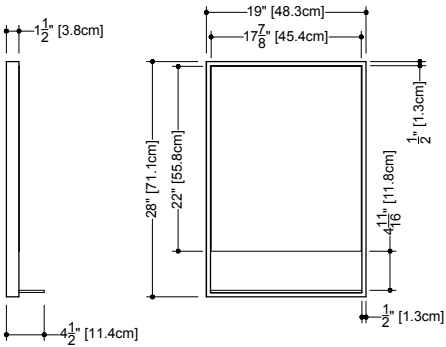

C Collection

Mirrors

Material:

Pure stainless steel, grade 304

Finish:

mirror/brushed/matte black (*C2819 only*)

C 2819M – mirror finish
C 2819B – brushed finish
C 2819MBL – matte black

inch 28 height x 19 wide
mm 711 x 483

C 1946M – mirror finish
C 1946B – brushed finish

inch 19 height x 46 wide
mm 483 x 1168

Vertical mirror

side view front view

Features:

- Mirror frame is made of pure stainless steel
- J-hook installation
- Weight: lb - 23 kg - 10