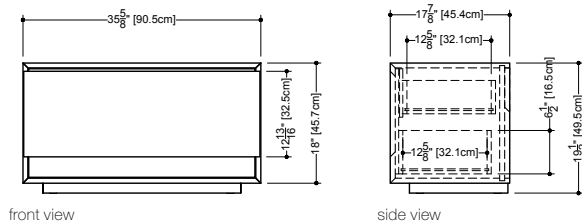

side view

Drawer configuration

Full Depth

front view