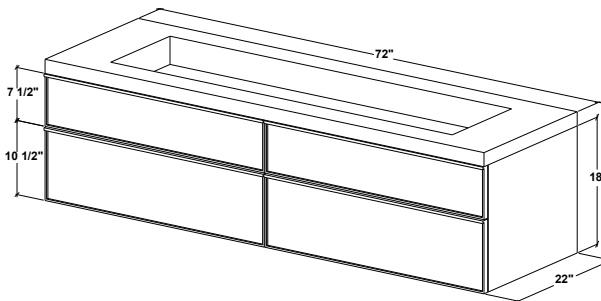

FRL 72WM-T – 4 drawers – 72" length – for trough sink

inch 22 depth x 72 length x 18 height
mm 559 x 1829 x 457