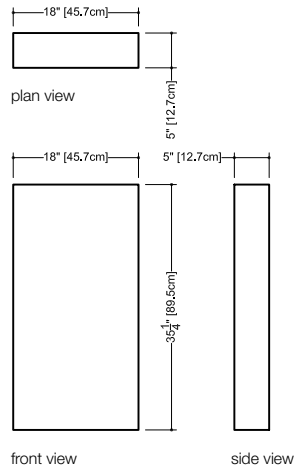

COLUMN

For Wall-mounted or Deck-mounted Faucet

WETSTYLE cannot be held responsible for any technical errors and reserves the right to make revisions without notice. Approximate measurement. The manufacturer accepts 1/4" (6.35mm) variance.

Column

Features:

- All natural wood veneer on dimensionally stable MDF core
- AWI rated level 5 marine grade finish for moisture resistance and durability (industry's highest finishing class)
- Installation: floor-mounted
- Touch latch door for piping access

Finishes and colors:

oak - natural / wenge / white / black / stone harbour grey
coffee bean / smoked

walnut - natural / natural no calico / chocolate

premium - eucalyptus / mozambique

matte lacquer - white / black / stone harbour grey

COL-WALL
for wall-mounted faucet