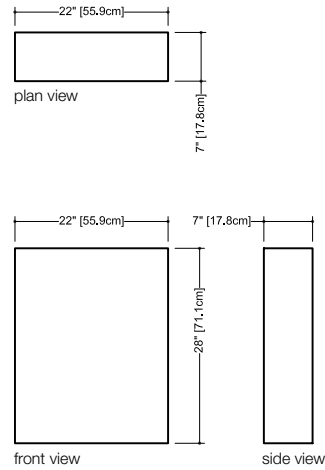

COL-DECK
for deck-mounted faucet