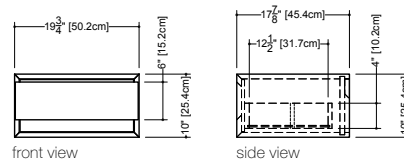

Drawer configuration

Horseshoe