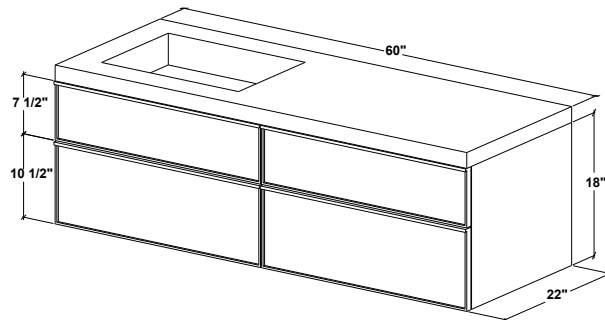

inch 22 depth x 60 length x 18 height
 mm 559 x 1524 x 457

Integrated countertop possibilities (sold separately)

VCS 60L / VC 60L

Drawers configuration

Option: Drawer front inserts in white glass, polished or matte