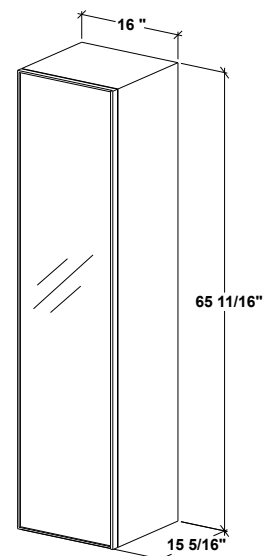

Option: Drawer front inserts in white glass, polished or matte

FRL 16N16 – 16" Linen cabinet with mirrored front

inch 15 5/16 depth x 16 length x 65 11/16 height
mm 389 x 406 x 1668

Features:

- Left or right handing
- Five wood shelves
- Full height mirrored door
- Hand pull crafted in solid wood
- All natural wood veneer
- AWI rated level 5 marine grade finish for moisture resistance and durability (industry's highest finishing class)
- Fully finished interiors
- Slow closing mechanism