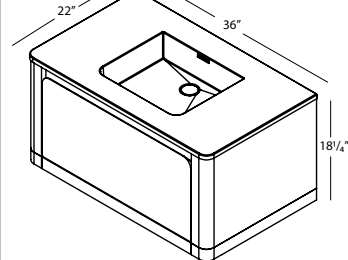

EBHS24WML
Wall-mount with legs
1 Drawer – 24" length
inch 22 (D) x 24 (L) x 34 1/4 (H) (incl. legs)
mm 559 x 610 x 870

EBHS30WML
Wall-mount with legs
1 Drawer – 30" length
inch 22 (D) x 30 (L) x 34 1/4 (H) (incl. legs)
mm 559 x 762 x 870

EBHS36WML
Wall-mount with legs
1 Drawer – 36" length
inch 22 (D) x 36 (L) x 34 1/4 (H) (incl. legs)
mm 559 x 914 x 870

EBHS48-C-WML
Wall-mount with legs
2 Drawers – 48" length
inch 22 (D) x 48 (L) x 34 1/4 (H) (incl. legs)
mm 559 x 1219 x 870

EBHS24WM
Wall-mount
1 Drawer – 24" length
inch 22 (D) x 24 (L) x 18 1/4 (H)
mm 559 x 610 x 464

EBHS30WM
Wall-mount
1 Drawer – 30" length
inch 22 (D) x 30 (L) x 18 1/4 (H)
mm 559 x 762 x 464

EBHS36WM
Wall-mount
1 Drawer – 36" length
inch 22 (D) x 36 (L) x 18 1/4 (H)
mm 559 x 914 x 464