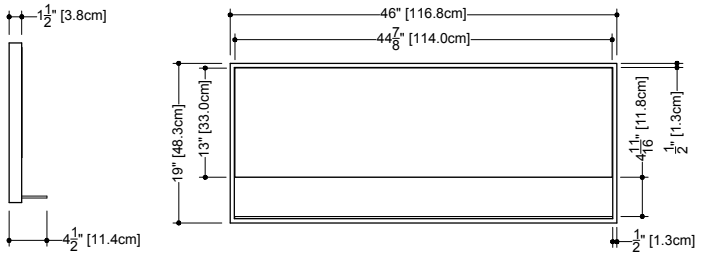

Horizontal mirror

side view front view

Features:

- Mirror frame is made of pure stainless steel
- J-hook installation
- Weight: lb - 39 kg - 18