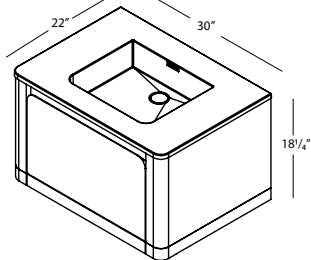

EBHS24WML
Wall-mount with legs
1 Drawer – 24" length
inch 22 (D) x 24 (L) x 34 1/4 (H) (incl. legs)
mm 559 x 610 x 870

EBHS30WML
Wall-mount with legs
1 Drawer – 30" length
inch 22 (D) x 30 (L) x 34 1/4 (H) (incl. legs)
mm 559 x 762 x 870

EBHS36WML
Wall-mount with legs
1 Drawer – 36" length
inch 22 (D) x 36 (L) x 34 1/4 (H) (incl. legs)
mm 559 x 914 x 870

EBHS48-C-WML
Wall-mount with legs
2 Drawers – 48" length
inch 22 (D) x 48 (L) x 34 1/4 (H) (incl. legs)
mm 559 x 1219 x 870

EBHS24WM
Wall-mount
1 Drawer – 24" length
inch 22 (D) x 24 (L) x 18 1/4 (H)
mm 559 x 610 x 464

EBHS30WM
Wall-mount
1 Drawer – 30" length
inch 22 (D) x 30 (L) x 18 1/4 (H)
mm 559 x 762 x 464

EBHS36WM
Wall-mount
1 Drawer – 36" length
inch 22 (D) x 36 (L) x 18 1/4 (H)
mm 559 x 914 x 464

EBHS48-C-WM
Wall-mount
2 Drawers – 48" length
inch 22 (D) x 48 (L) x 34 1/4 (H)
mm 559 x 1219 x 464

For Wall-mount with and without Legs – Integrated countertop possibilities sold separately

VBHXS-24

Drawer configuration