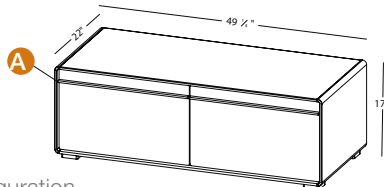

RIGHT
Horseshoe

VDCOXS 60

Drawer configuration

LEFT
Horseshoe

RIGHT
Horseshoe

DCO48FS
Freestanding - 4 Drawers - 49 1/4" length
inch 22 (D) x 49 1/4 (L) x 17 (H)
mm 559 x 1251 x 432

Drawer configuration

LEFT RIGHT
Full depth inner pull-out drawers

LEFT RIGHT
Full depth main drawers

DCO60FS
Freestanding - 4 Drawers - 61 1/4" length
inch 22 (D) x 61 1/4 (L) x 17 (H)
mm 559 x 1556 x 432

Drawer configuration

LEFT RIGHT
Full depth inner pull-out drawers