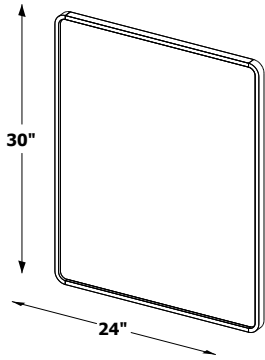

All models:

Depth: 7/8"+ Floating effect (mirror extends 1/4" off the wall)

DCO 2430MR

inch 24 length x 30 height
mm 610 x 762

DCO 3030MR

inch 30 length x 30 height
mm 762 x 762

DCO 3630MR

inch 36 length x 30 height
mm 914 x 762