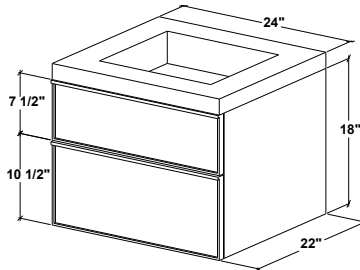

FRL 24WM – 2 drawers – 24" length

inch 22 depth x 24 length x 18 height
mm 559 x 610 x 457

Integrated countertop possibilities (sold separately)

VCS 24 / VC 24

VDCOS 24

Drawers configuration

Upper  Horseshoe