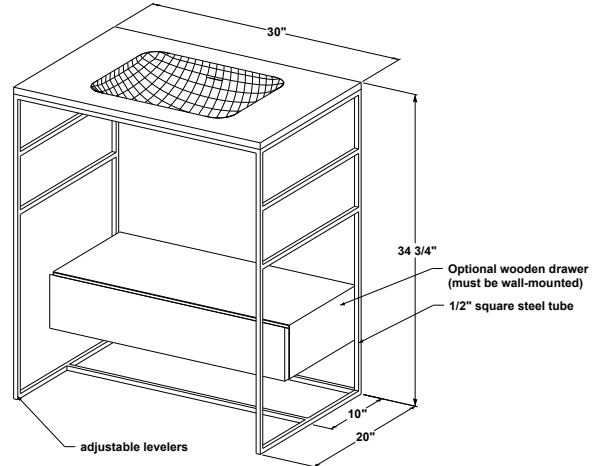

VELXS 24

C2 30CO (console) & C2 30DR (wall-mounted drawer)

inch 20 depth x 30 length x 34 3/4 height
mm 508 x 762 x 883

isometrical view

Integrated countertop possibility (sold separately)

Element Collection Model