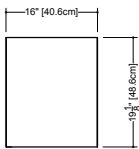

M COLLECTION

Mirrored Cabinet Series (2 1/2" exterior depth) Recessed - 19" height

Finishes and colors:

oak - natural/wenge/white/black/stone harbour grey
coffee bean/smoked

walnut - natural/natural no calico/chocolate

premium - eucalyptus/mozambique

matte lacquer - white/black/stone harbour grey

high gloss lacquer* - white

*ATTENTION: High-Gloss finish on sides and drawer facade only, Bottom and interior in white mat. This finish should only be ordererd with an integrated countertop (vessel sink not recommended)

WETSTYLE cannot be held responsible for any technical errors and reserves the right to make revisions without notice.
Approximate measurement. The manufacturer accepts 1/4" (6.35mm) variance.

Features

- 45 degree bevel cuts, precluding the need for cabinet door hardware
- All natural wood veneer
- AWI rated level 5 marine grade finish for moisture resistance and durability (industry's highest finishing class)
- Finished cabinet interiors in addition to front and sides
- Slow-closing doors
- Star-fire glass shelves
- 3mm polished edges mirror

M 16ME-REC – 16" length

inch 2 1/2 exterior depth x 16 length x 19 1/8 height
mm 64 x 406 x 486

L or R hinges

front view