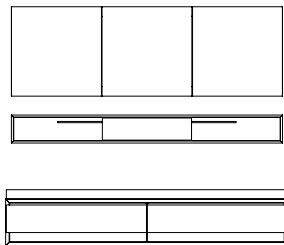

WETSTYLE cannot be held responsible for any technical errors and reserves the right to make revisions without notice. Approximate measurement. The manufacturer accepts 1/4" (6.35mm) variance.

7

Wall-mount vanity M 4810WM
Storage cabinet M 46ST
Mirrored cabinet M 46ME

Lavatory VCS 48

8

Wall-mount vanity M 4818WM
Storage cabinet M 22ST
Mirrored cabinet M 22ME

Vessel sink Be VBE 821A

9

Freestanding vanity M 3618FS
Wall-mount vanity M 4810WM
Storage cabinet M 46ST
Mirrored cabinet M 22ME

Lavatory VCS 48L

10

Wall-mount vanity M 4818WM
Mirrored cabinet M 46ME
Linen cabinet M 27LN

Vessel sinks Be VBE 821A

11

Wall-mount vanity M 6010WM
Storage cabinet M 58ST
Mirrored cabinet M 58ME

Lavatory VCS 60

12

Wall-mount vanity M 6018WM
Mirrored cabinet M 58ME

Vessel sinks Be VBE 821A