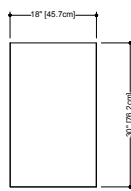

M 1830ME – 18" length

inch 4 1/2 exterior depth x 18 length x 30 height
mm 114 x 457 x 762

L or R hinges