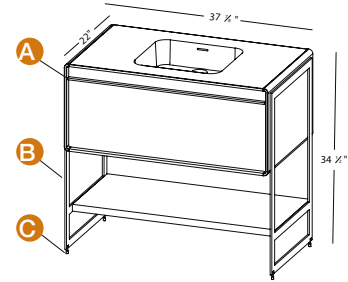

DCO36FL

Floor-mount - 1 Drawer – 37 7/8" length
inch 22 (D) x 37 7/8 (L) x 34 1/2 (H) (incl. legs)
mm 559 x 973 x 876