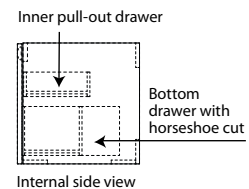

ELEMENT RAFFINÉ

Wall-mounted vanity series

Finishes and colors:

oak - natural/wenge/white/black/stone harbour grey
coffee bean/smoked

walnut - natural/natural no calico/chocolate

premium - eucalyptus/mozambique

oak plank effect - mocha/charcoal

matte lacquer - white/black/stone harbour grey

WETSTYLE cannot be held responsible for any technical errors and reserves the right to make revisions without notice.
Approximate measurement. The manufacturer accepts 1/4" (6.35mm) variance.

Features

- All natural wood veneer
- AWI rated level 5 marine grade finish for moisture resistance and durability (industry's highest finishing class)
- Integrated hand pull and finished interior drawers
- Inner pull-out drawer included on all models
- Bottom drawer with horse shoe cut drawer for additional storage space
- Special wall preparation recommendations the distance between studs should not exceed 16". Each stud should be reinforced vertically by 2"x 3" wooden studs and horizontally with 2"x 6" wooden studs at a height of 30" all along the width of the vanity.

ELR 24WM – 24" length

inch 20 depth x 24 length x 19 3/4 height
mm 508 x 610 x 502

Integrated countertop possibility
(sold separately)

Element Collection Model

VELXS 24

ELR 30WM – 30" length

inch 20 depth x 30 length x 19 3/4 height
mm 508 x 762 x 502

Integrated countertop possibility
(sold separately)

Element Collection Model

VELXS 30

ELR 36WM – 36" length

inch 20 depth x 36 length x 19 3/4 height
mm 508 x 914 x 502

Integrated countertop possibility
(sold separately)

Element Collection Model

VELXS 36

ELR 39WM – 39" length

inch 20 depth x 39 length x 19 3/4 height
mm 508 x 991 x 502

Integrated countertop possibility
(sold separately)

Element Collection Model

VELXS 39

ELR 48WM – 48" length