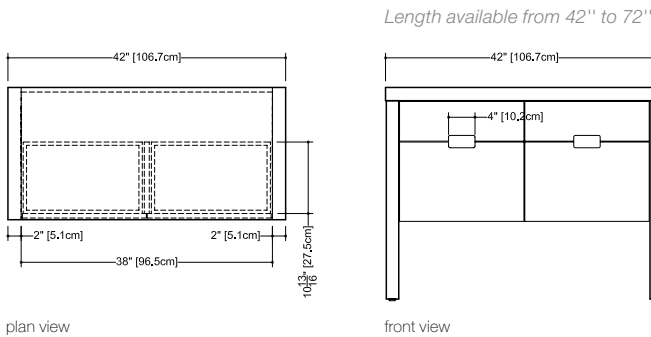

F 120 - 4 drawers - 20" depth

inch (length) 42 - 48 1/4 - 54 - 60 1/4 - 66 - 72
cm (length) 107 - 122.6 - 137 - 153 - 167 - 183