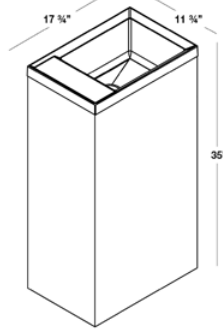

EBHS36WML
Wall-mount with legs
1 Drawer – 36" length
inch 22 (D) x 36 (L) x 34 1/4 (H) (incl. legs)
mm 559 x 914 x 870

EBHS48-C-WML
Wall-mount with legs
2 Drawers – 48" length
inch 22 (D) x 48 (L) x 34 1/4 (H) (incl. legs)
mm 559 x 1219 x 870

EBHS48WML
 Wall-mount with legs
 2 Drawers – 48" length
 inch 22 (D) x 48 (L) x 34 1/4 (H) (incl. legs)
 mm 559 x 1219 x 870

EBHS60WML
 Wall-mount with legs
 2 Drawers – 60" length
 inch 22 (D) x 60 (L) x 34 1/4 (H) (incl. legs)
 mm 559 x 1524 x 870

STL1616
Pedestal - No Door
15 3/4" length
inch 15 3/4 (D) x 15 3/4 (L) x 35 (H)
mm 400 x 400 x 889

STL1812
Pedestal - No Door
17 3/4" length
inch 11 3/4 (D) x 17 3/4 (L) x 35 (H)
mm 298 x 451 x 889

STL2416
Pedestal - No Door
23 3/4" length
inch 15 3/4 (D) x 23 3/4 (L) x 35 (H)
mm 400 x 603 x 889

STL1616D
Pedestal - with Door
15 3/4" length
inch 15 3/4 (D) x 15 3/4 (L) x 35 (H)
mm 400 x 400 x 889

HANDLE
Made of stainless steel with a matte black powder-coated finish.

STL1812D
Pedestal - with Door
17 3/4" length
inch 11 3/4 (D) x 17 3/4 (L) x 35 (H)
mm 298 x 451 x 889