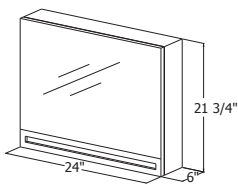

ELEMENT RAFFINÉ

Lift-up mirrored cabinet series and linen cabinet

Finishes and colors:

oak - natural / wenge / white / black / stone harbour grey
coffee bean / smoked

walnut - natural / natural no calico / chocolate

premium - eucalyptus / mozambique

oak plank effect - mocha / charcoal

matte lacquer - white / black / stone harbour grey

WETSTYLE cannot be held responsible for any technical errors and reserves the right to make revisions without notice.

Approximate measurement. The manufacturer accepts 1/4" (6.35mm) variance.

Features (mirrored cabinets)

- All natural wood veneer
- AWI rated level 5 marine grade finish for moisture resistance and durability (industry's highest finishing class)
- Integrated hand pull and finished interior drawers
- Premium quality lift-up mechanism
- Fully finished wood interior
- Two crystal-clear glass shelves

ELR 24MU – 24" length

inch 6 depth x 24 length x 21 3/4 height
mm 152 x 610 x 552