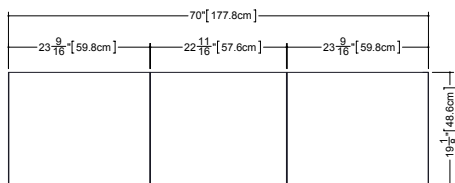

M 70ME – 70" length

inch 4 1/2 exterior depth x 70 length x 19 1/8 height
mm 114 x 1778 x 486

front view

Side View, all models

19 height