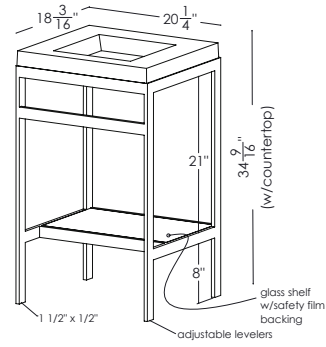

C COLLECTION METRO SERIES

Console Tables

Material:

Pure stainless steel, grade 304

Finish:

mirror/brushed

CM 20M – mirror finish CM 20B – brushed finish

inch 18 3/16 depth x 20 1/4 length x 34 9/16 height
mm 462 x 514 x 878

isometrical view

Integrated countertop possibility
sold separately

Cube Collection Metro Series Model