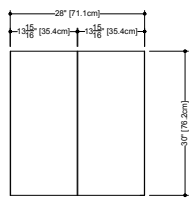

L or R hinges

front view

M 2230ME-REC – 22" length

inch 2 1/2 exterior depth x 22 length x 30 height
mm 64 x 559 x 762

L or R hinges

front view

M 2830ME-REC – 28" length

inch 2 1/2 exterior depth x 28 length x 30 height
mm 64 x 711 x 762