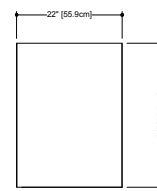

L or R hinges

front view

M 2230ME-REC – 22" length

inch 2 1/2 exterior depth x 22 length x 30 height
mm 64 x 559 x 762

L or R hinges

front view

M 2830ME-REC – 28" length

inch 2 1/2 exterior depth x 28 length x 30 height
mm 64 x 711 x 762