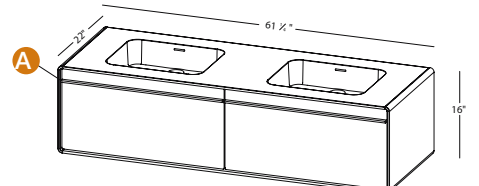

DCO60WM
Wall-mount - 2 Drawers - 61 1/4" length
inch 22 (D) x 61 1/4 (L) x 16 (H)
mm 559 x 1556 x 406

For Floor-mount and Wall-mount — Integrated countertop possibilities sold separately