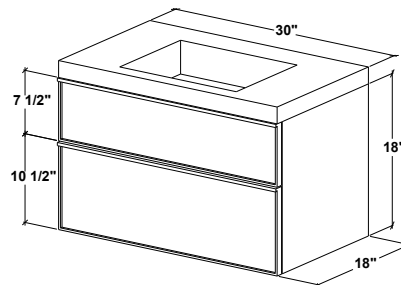

FRLM 30WM – 2 drawers – 30" length

inch 18 depth x 30 length x 18 height
mm 457 x 762 x 457

Integrated countertop possibilities sold separately

VCMS 30 / VCM 30

Drawers configuration

Upper Horseshoe

Lower Horseshoe

Option: Drawer front inserts in white glass, polished or matte

Option: Drawer front inserts in white glass, polished or matte