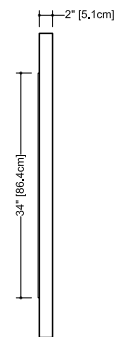

Length available 46" & 54"

plan view

front view

side view

Z

THE Z COLLECTION

Vanities

Mirrors