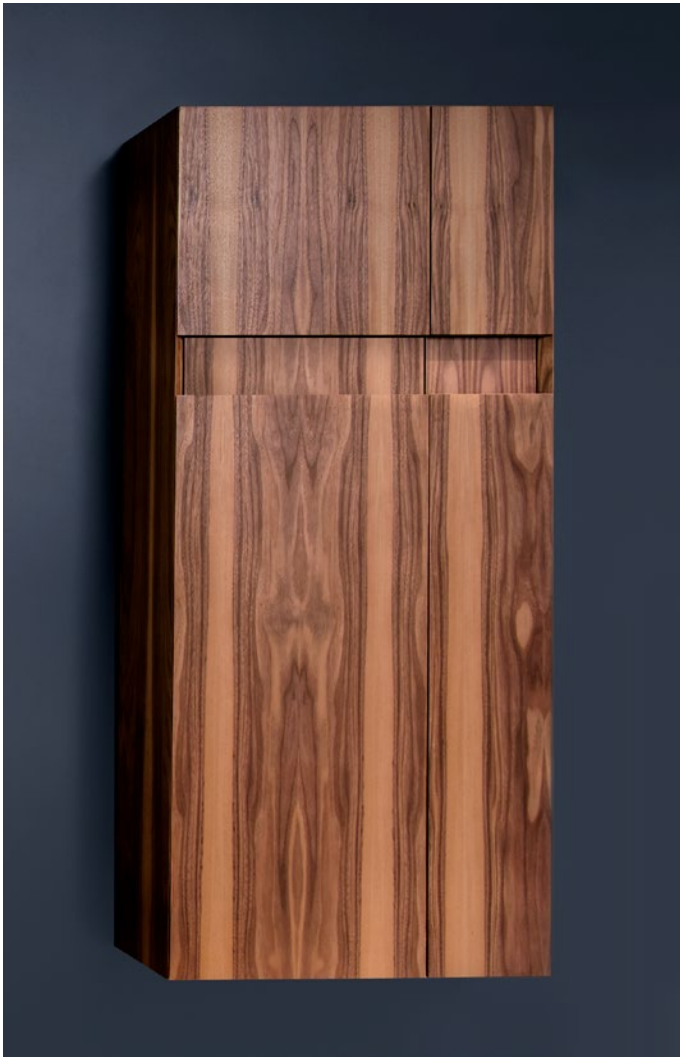

Linen cabinet M 27LN-11

Storage furniture Cube bathtub

4 niches- right side MCF 60R-N-11

Mirrored cabinet

Storage cabinet

M — Linen cabinet

Linen cabinet 27" wide

Detail: linen cabinet, fully finished interior