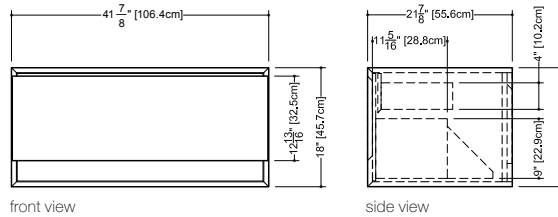

Drawer configuration

M 4818 WM – 2 drawers – 48" length

inch 21 7/8 depth x 47 5/8 length x 18 height
mm 557 x 1210 x 457

Drawers configuration

M 6018 WM – 2 drawers – 60" length

inch 21 7/8 depth x 60 length x 18 height
mm 557 x 1524 x 457