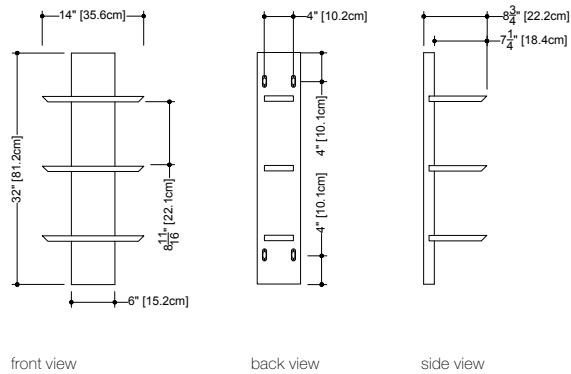

M COLLECTION

Towel Holder Series

32" or 60" height - 8 1/4" depth

Finishes and colors:

oak - natural/wenge/white/black/stone harbour grey
coffee bean/smoked

walnut - natural/natural no calico/chocolate

premium - eucalyptus/mozambique

Installation:

wall-mounted

WETSTYLE cannot be held responsible for any technical errors and reserves the right to make revisions without notice.

Approximate measurement. The manufacturer accepts 1/4" (6.35mm) variance.

Features

- 45-degree bevel cuts
- All natural wood veneer
- AWI rated level 5 marine grade finish for moisture resistance and durability (industry's highest finishing class)

M 32TH – 32" height

inch 14 x 8 3/4 x 32
mm 356 x 222 x 812