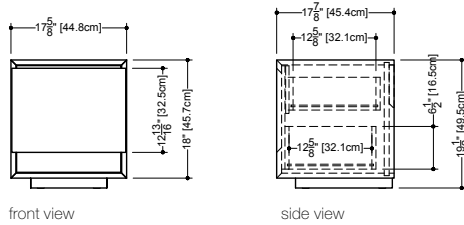

side view

M COLLECTION METRO SERIES

Freestanding Vanity Metro Series 19 1/2" height - 18" depth

Finishes and colors:

oak - natural/wenge/ white/black/stone harbour grey
coffee bean/smoked

walnut - natural/natural no calico/chocolate

premium - eucalyptus/mozambique

matte lacquer - white/black/stone harbour grey

high gloss lacquer* - white

Note:

this unit must be fixed to the wall

WETSTYLE cannot be held responsible for any technical errors and reserves the right to make revisions without notice. Approximate measurement. The manufacturer accepts 1/4" (6.35mm) variance.

Freestanding model cannot accommodate a sink

Features

- Features:
- 45 degree bevel cuts precluding the need for drawer hardware
- All natural wood veneer
- AWI rated level 5 marine grade finish for moisture resistance and durability (industry's highest finishing class)
- Finished vanity interiors in addition to front and sides
- Solid maple dovetailed drawers
- Drawer within a drawer
- Slow closing ball bearing glides

MM 1818 FS – 1 drawer – 18" length
inch 17 7/8 depth x 17 5/8 length x 19 1/2 height
mm 454 x 451 x 494

Drawer configuration

Full Depth

front view