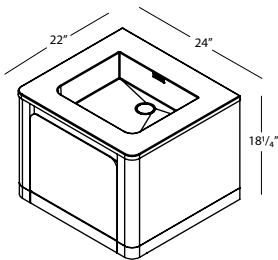

EBHS24WML
Wall-mount with legs
1 Drawer – 24" length
inch 22 (D) x 24 (L) x 34 1/4 (H) (incl. legs)
mm 559 x 610 x 870

EBHS30WML
Wall-mount with legs
1 Drawer – 30" length
inch 22 (D) x 30 (L) x 34 1/4 (H) (incl. legs)
mm 559 x 762 x 870

EBHS36WML
Wall-mount with legs
1 Drawer – 36" length
inch 22 (D) x 36 (L) x 34 1/4 (H) (incl. legs)
mm 559 x 914 x 870

EBHS48-C-WML
Wall-mount with legs
2 Drawers – 48" length
inch 22 (D) x 48 (L) x 34 1/4 (H) (incl. legs)
mm 559 x 1219 x 870

EBHS24WM
Wall-mount
1 Drawer – 24" length
inch 22 (D) x 24 (L) x 18 1/4 (H)
mm 559 x 610 x 464

EBHS30WM
Wall-mount
1 Drawer – 30" length
inch 22 (D) x 30 (L) x 18 1/4 (H)
mm 559 x 762 x 464

EBHS36WM
Wall-mount
1 Drawer – 36" length
inch 22 (D) x 36 (L) x 18 1/4 (H)
mm 559 x 914 x 464