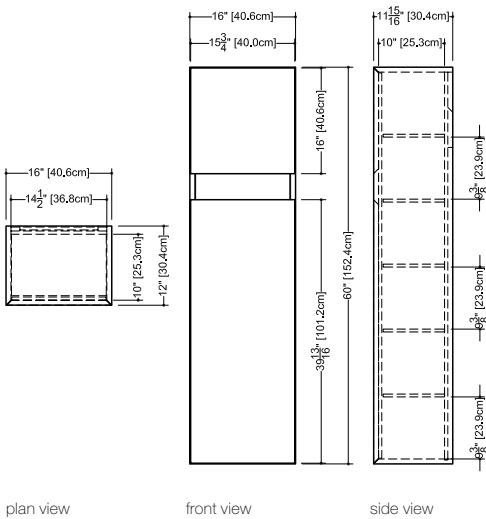

M 16LN – 16" length

inch 12 depth x 16 width x 60 height
mm 305 x 406 x 1524

L or R hinges

M 27LN – 27" length

inch 12 depth x 27 width x 60 height
mm 305 x 686 x 1524

M COLLECTION

Towel Holder Series

32" or 60" height - 8 1/4" depth