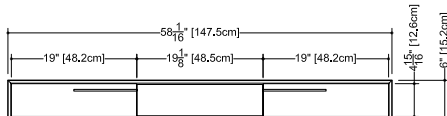

M 58ST – 58" length

inch 4 1/2 depth x 58 1/16 length x 6 height
mm 114 x 1475 x 152

Two doors

front view