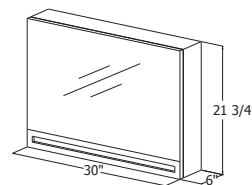

ELR 30MU – 30" length

inch 6 depth x 30 length x 21 3/4 height
mm 152 x 762 x 552