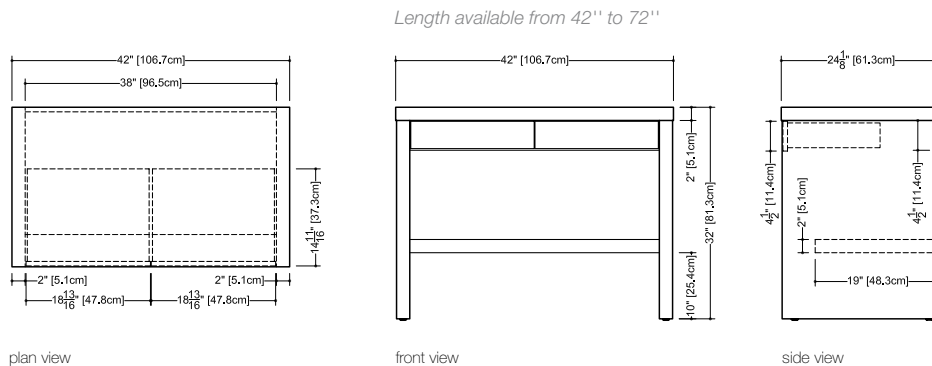

Z 124 - 2 drawers - 24" depth

inch (length) 42 - 48 1/4 - 54 - 60 1/4 - 66 - 72
cm (length) 107 - 122.6 - 137 - 153 - 167 - 183

for lavatory combinations
match only with rear drain lavatory

Z 216 - mirrors

inch (length) 46 - 54
cm (length) 117 - 137

match both collection Z and F

Features

- All exposed edges of mirror are made of solid wood 1/8" thick
- Other surfaces are in all natural wood veneer
- AWI rated level 5 marine grade finish for moisture resistance and durability (industry's highest finishing class)