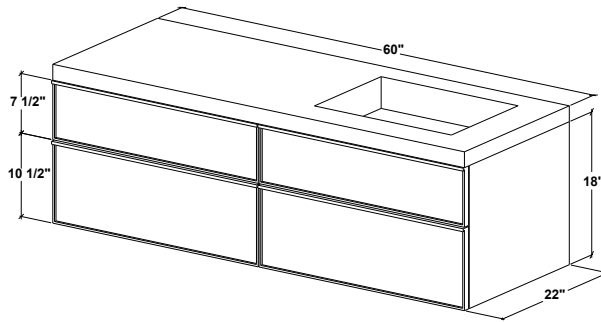

WETSTYLE cannot be held responsible for any technical errors and reserves the right to make revisions without notice. Approximate measurement. The manufacturer accepts 1/4" (6.35mm) variance.

FRL 60WM-R – 4 drawers – 60" length – for right basin

inch 22 depth x 60 length x 18 height
mm 559 x 1524 x 457