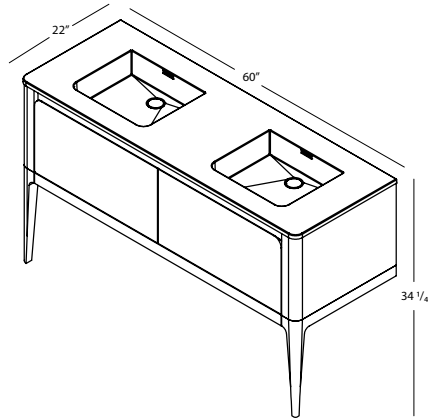

EBHS48WML
 Wall-mount with legs
 2 Drawers – 48" length
 inch 22 (D) x 48 (L) x 34 1/4 (H) (incl. legs)
 mm 559 x 1219 x 870

EBHS60WML
 Wall-mount with legs
 2 Drawers – 60" length
 inch 22 (D) x 60 (L) x 34 1/4 (H) (incl. legs)
 mm 559 x 1524 x 870