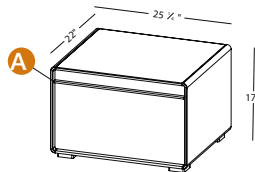

Drawer configuration

Horseshoe

DCO24FS

Freestanding - 2 Drawers – 25 1/4" length
 inch 22 (D) x 25 1/4 (L) x 17 (H)
 mm 559 x 641 x 432

Drawer configuration

Full depth inner pull-out drawers

Full depth main drawers