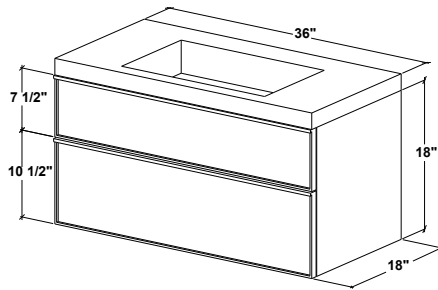

WETSTYLE cannot be held responsible for any technical errors and reserves the right to make revisions without notice. Approximate measurement. The manufacturer accepts 1/4" (6.35mm) variance.

FRLM 36WM – 2 drawers – 36" length

inch 18 depth x 36 length x 18 height
mm 457 x 914 x 457

Integrated countertop possibilities sold separately

VCMS 36 / VCM 36

Drawers configuration

Option: Drawer front inserts in white glass, polished or matte