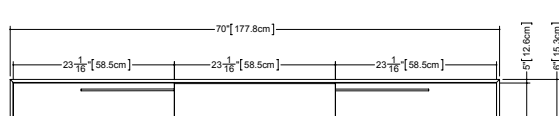

M 70ST – 70" length

inch 4 1/2 depth x 70 length x 6 height
mm 114 x 1778 x 152

Two doors

front view

M COLLECTION

Storage Furniture For Cube Bathtub Series

Finishes and colors:

oak - natural / wenge / white / black / stone harbour grey
coffee bean / smoked