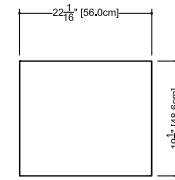

L or R hinges

front view

M 22ME – 22" length

inch 4 1/2 exterior depth x 22 length x 19 1/8 height
 mm 114 x 559 x 486

L or R hinges

front view

M 28ME – 28" length

inch 4 1/2 exterior depth x 28 length x 19 1/8 height
 mm 114 x 711 x 486