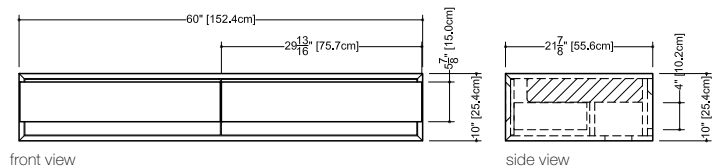

Drawer configuration