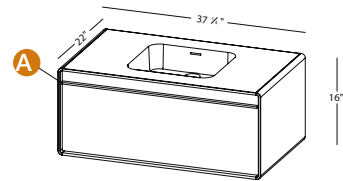

DCO36WM

Wall-mount - 1 Drawer – 37 1/4" length
inch 22 (D) x 37 1/4 (L) x 16 (H)
mm 559 x 946 x 406

For Floor-mount and Wall-mount — Integrated countertop possibilities sold separately

VDCOXS 24

Drawer configuration

Horseshoe

VDCOXS 30

Drawer configuration

Horseshoe

VDCOXS 36

Drawer configuration

Horseshoe