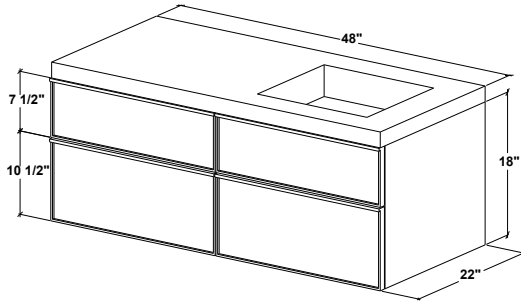

FRAME LINEA

Vanity

Finishes and colors:

oak - natural/wenge/white/black/stone harbour grey
coffee bean/smoked

walnut - natural no calico/chocolate

matte lacquer - white/black/stone harbour grey

Features:

- Hand pull crafted in solid wood
- All wood construction with natural wood veneer
- AWI rated level 5 marine grade finish for moisture resistance and durability (industry's highest finishing class)
- Finished interior drawers
- Slow closing ball bearing glides

FRL 48WM-R – 2 drawers – 48" length – for right basin

inch 22 depth x 48 length x 18 height
mm 559 x 1219 x 457

Integrated countertop possibilities (sold separately)

VCS 48R / VC 48R