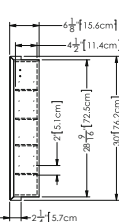

Side View, all models 30 height

Exterior depth: 2 1/4"
Recessed depth: 3 3/4"
Interior depth: 4 1/2"