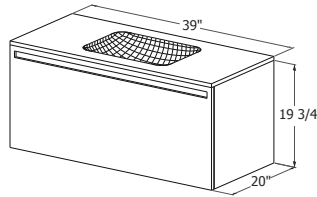

ELR 39WM – 39" length

inch 20 depth x 39 length x 19 3/4 height
mm 508 x 991 x 502