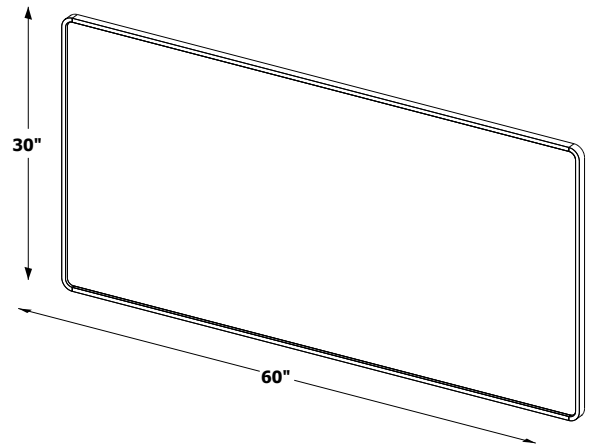

inch 48 length x 30 height
mm 1219 x 762

DCO 6030MR

inch 60 length x 30 height
mm 1524 x 762

FRAME LINEA

THE FRAME LINEA COLLECTION

Vanities

Linen Cabinets

Mirrored Cabinets