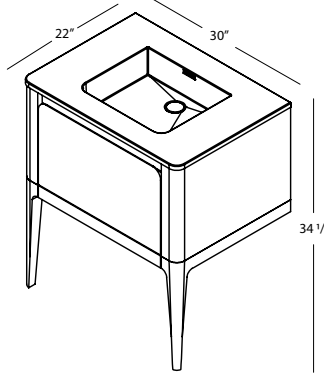

EBHS24WML
Wall-mount with legs
1 Drawer – 24" length
inch 22 (D) x 24 (L) x 34 1/4 (H) (incl. legs)
mm 559 x 610 x 870

EBHS30WML
Wall-mount with legs
1 Drawer – 30" length
inch 22 (D) x 30 (L) x 34 1/4 (H) (incl. legs)
mm 559 x 762 x 870

EBHS36WML
Wall-mount with legs
1 Drawer – 36" length
inch 22 (D) x 36 (L) x 34 1/4 (H) (incl. legs)
mm 559 x 914 x 870

EBHS48-C-WML
Wall-mount with legs
2 Drawers – 48" length
inch 22 (D) x 48 (L) x 34 1/4 (H) (incl. legs)
mm 559 x 1219 x 870