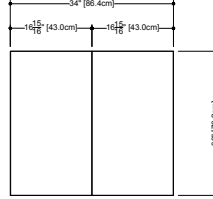

M 3430ME-REC – 34" length

inch 2 1/2 exterior depth x 34 length x 30 height
mm 64 x 864 x 762

front view