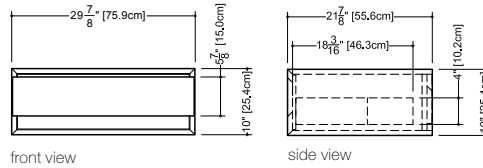

Drawer configuration