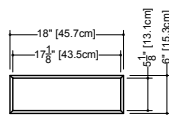

M 16ST – 16" length

inch 4 1/2 depth x 16 length x 6 height
mm 114 x 406 x 153

No door

front view

M 18ST – 18" length

inch 4 1/2 depth x 18 length x 6 height
mm 114 x 457 x 153

No door

front view