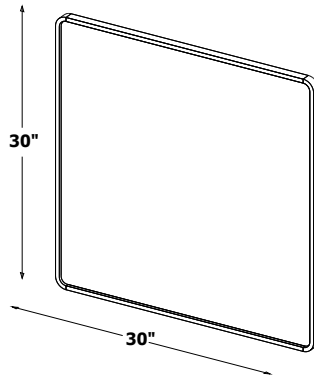

All models:

Depth: 7/8"+ Floating effect (mirror extends 1/4" off the wall)

DCO 2430MR

inch 24 length x 30 height
mm 610 x 762

DCO 3030MR

inch 30 length x 30 height
mm 762 x 762

DCO 3630MR

inch 36 length x 30 height
mm 914 x 762