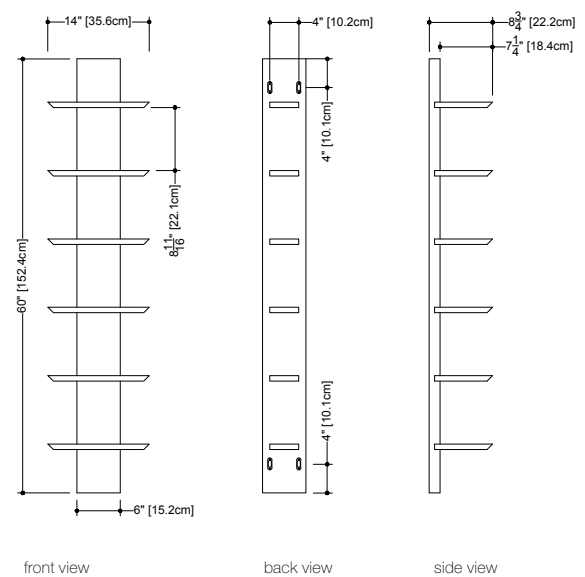

M 60TH – 60" height

inch 14 x 8 3/4 x 60
mm 356 x 222 x 1524