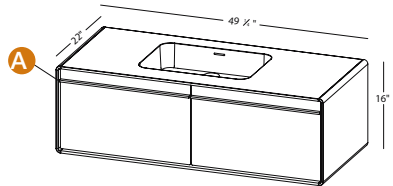

DCO48-C-WM - Center basin
Wall-mount - 2 Drawers - 49 1/4" length
inch 22 (D) x 49 1/4 (L) x 16 (H)
mm 559 x 1251 x 406