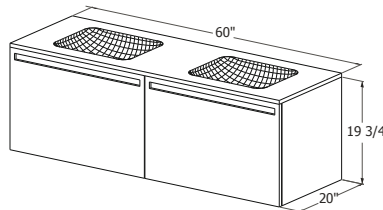

inch 20 depth x 48 length x 19 3/4 height
 mm 508 x 1219 x 502

Integrated countertop possibility
 (sold separately)

Element Collection Model

VELXS 48

ELR 60WM – 60" length

inch 20 depth x 60 length x 19 3/4 height
 mm 508 x 1524 x 502