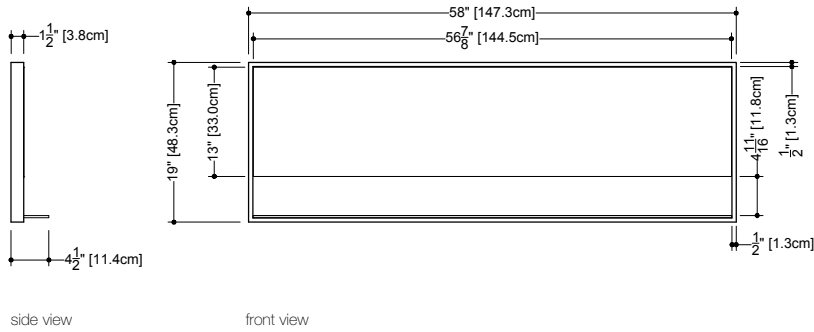

WETSTYLE cannot be held responsible for any technical errors and reserves the right to make revisions without notice. Approximate measurement. The manufacturer accepts 1/4" (6.35mm) variance.

C 1958M – mirror finish
C 1958B – brushed finish

inch 19 height x 58 wide
mm 483 x 1473

Horizontal mirror

Features:

- Mirror frame is made of pure stainless steel
- J-hook installation
- Weight: lb - 49 kg - 22