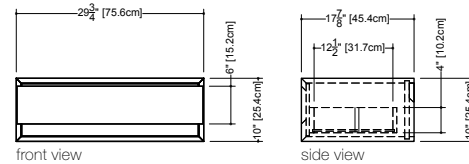

Drawer configuration

Horseshoe