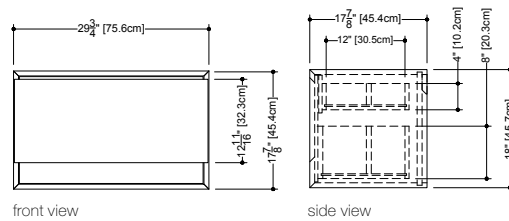

Drawer configuration