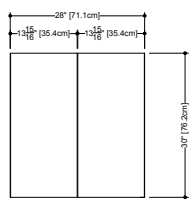

L or R hinges

front view

M 2230ME – 22" length

inch 4 1/2 exterior depth x 22 length x 30 height
mm 114 x 559 x 762

L or R hinges

front view

M 2830ME – 28" length

inch 4 1/2 exterior depth x 28 length x 30 height
mm 114 x 711 x 762