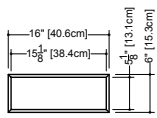

M COLLECTION

Storage Cabinet Series (6" height – 4 1/2" depth)

Finishes and colors:

oak - natural/wenge/white/black/stone harbour grey
coffee bean/smoked

walnut - natural/natural no calico/chocolate

premium - eucalyptus/mozambique

matte lacquer - white/black/stone harbour grey

high gloss lacquer* - white

*ATTENTION: not available with M16ST and M18ST

WETSTYLE cannot be held responsible for any technical errors and reserves the right to make revisions without notice.
Approximate measurement. The manufacturer accepts 1/4" (6.35mm) variance.

Features

- All natural wood veneer
- AWI rated level 5 marine grade finish for moisture resistance and durability (industry's highest finishing class)
- One sliding door or two sliding doors for the 58" and 70" length cabinets (no doors for the 16" and 18" length cabinets)

M 16ST – 16" length

inch 4 1/2 depth x 16 length x 6 height
mm 114 x 406 x 153

No door

front view