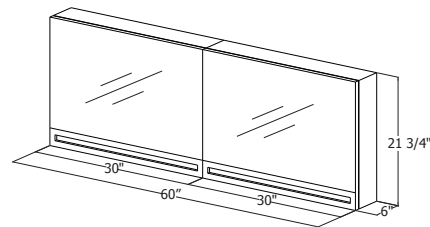

ELR 60MU – 60" length

inch 6 depth x 60 length x 21 3/4 height
mm 152 x 1524 x 552