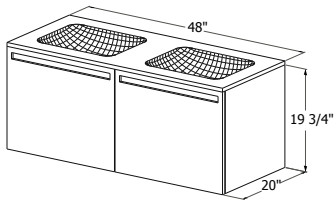

ELR 48WM – 48" length

inch 20 depth x 48 length x 19 3/4 height
mm 508 x 1219 x 502