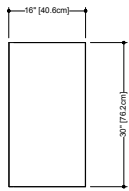

M COLLECTION

Mirrored Cabinet Series (4 1/2" exterior depth)

Surface mount - 30" height

Finishes and colors:

oak - natural/wenge/white/black/stone harbour grey
coffee bean/smoked

walnut - natural/natural no calico/chocolate

premium - eucalyptus/mozambique

matte lacquer - white/black/stone harbour grey

high gloss lacquer* - white

*ATTENTION: High-Gloss finish on sides and drawer facade only, Bottom and interior in white mat. This finish should only be ordererd with an integrated countertop (vessel sink not recommended)

WETSTYLE cannot be held responsible for any technical errors and reserves the right to make revisions without notice.

Approximate measurement. The manufacturer accepts 1/4" (6.35mm) variance.

Features

- 45 degree bevel cuts, precluding the need for cabinet door hardware
- All natural wood veneer
- AWI rated level 5 marine grade finish for moisture resistance and durability (industry's highest finishing class)
- Finished cabinet interiors in addition to front and sides
- Slow-closing doors
- Star-fire glass shelves
- 3mm polished edges mirror
- Option: two LED mood lamps hidden on the top and base of the cabinet

M 1630ME – 16" length

inch 4 1/2 exterior depth x 16 length x 30 height
mm 114 x 406 x 762

L or R hinges