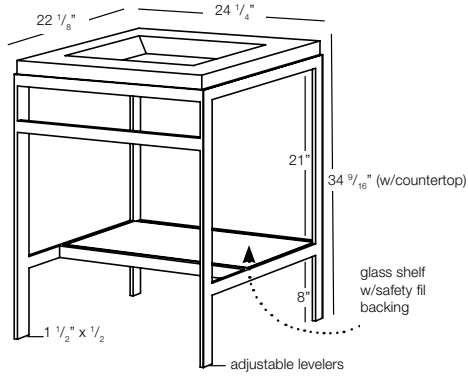

Finish:

mirror/brushed/matte black

- C 24M – mirror finish
- C 24B – brushed finish
- C 24MBL – matte black

inch 22 1/8 depth x 24 1/4 length x 34 9/16 height
 mm 562 x 616 x 878

- C 36M – mirror finish
- C 36B – brushed finish
- C 36MBL – matte black