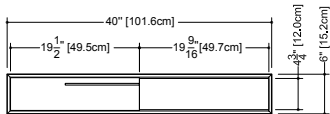

M 34ST – 34" length

inch 4 1/2 depth x 34 length x 6 height
mm 114 x 864 x 152

One door

front view

M 40ST – 40" length

inch 4 1/2 depth x 40 length x 6 height
mm 114 x 1016 x 152

One door

front view