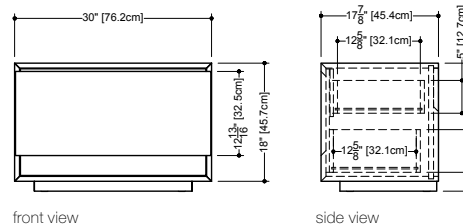

side view

Drawer configuration

Full Depth

front view