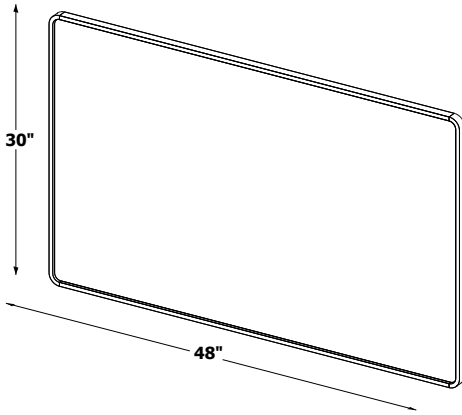

WETSTYLE cannot be held responsible for any technical errors and reserves the right to make revisions without notice. Approximate measurement. The manufacturer accepts 1/4" (6.35mm) variance.

DCO 4830MR

inch 48 length x 30 height
mm 1219 x 762