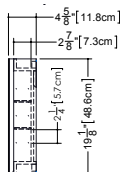

front view

M 70ME – 70" length

inch 4 1/2 exterior depth x 70 length x 19 1/8 height
 mm 114 x 1778 x 486

front view

Side View, all models

19 height

M COLLECTION

Mirrored Cabinet Series (4 1/2" exterior depth)