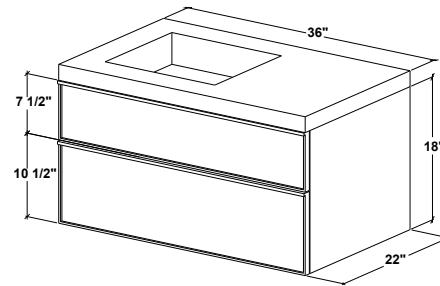

FRL 36WM-T – 2 drawers – 36" length – for right or left sink

inch 22 depth x 36 length x 18 height
mm 559 x 914 x 457

Integrated countertop possibilities (sold separately)

VCS 36L / VC 36L

VCS 36R / VC 36R

Drawers configuration

Upper 3/4 deep

Lower 3/4 deep

Option: Drawer front inserts in white glass, polished or matte