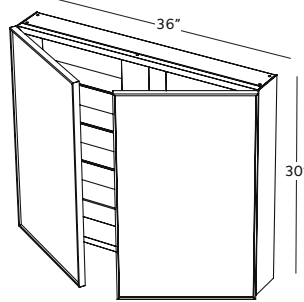

Electric options

- Mirror defogger (X)
- LED mood light at top and bottom of cabinet (Y)

36" inch 5 3/4 depth x 35 7/8 length x 30 height
mm 146 x 911 x 762