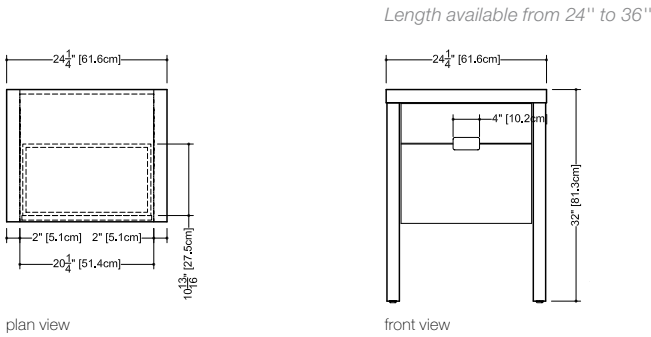

F COLLECTION

Finishes and colors:

- **oak** - natural/white/wenge/black/stone harbour grey
  smoked/coffee bean
- **walnut** - natural/natural no calico/chocolate
- **premium** - eucalyptus/mozambique

Features

- Top part perimeter and all exposed edges of console are made of solid wood 1/8" thick
- Other surfaces are in all natural wood veneer
- AWI rated level 5 marine grade finish for moisture resistance and durability (industry's highest finishing class)
- Solid maple dovetailed drawers
- Adjustable legs
- Recessed handles

F 120 - 2 drawers - 20" depth

inch (length) 24 1/4 - 30 - 36 1/4
cm (length) 61.6 x 76 x 92