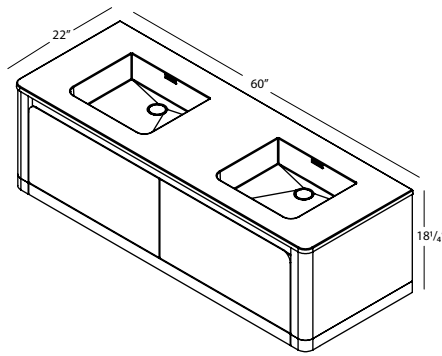

EBHS60WM
Wall-mount
2 Drawers – 60" length
inch 22 (D) x 60 (L) x 18 1/4 (H)
mm 559 x 1524 x 464