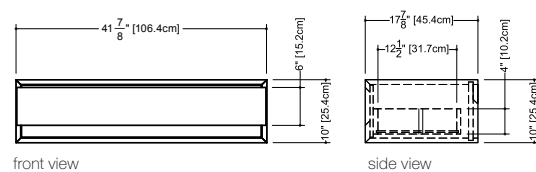

Drawer configuration

Horseshoe