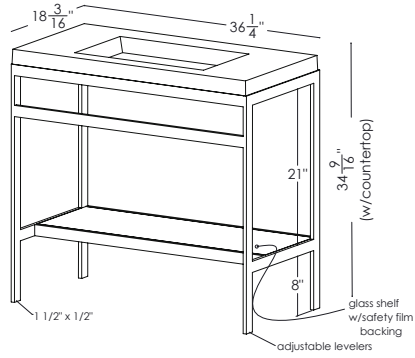

C 36M – mirror finish
C 36B – brushed finish

inch 18 3/16 depth x 36 1/4 length x 34 9/16 height
 mm 462 x 921 x 878

isometrical view

**Integrated countertop possibility
 sold separately**

Cube Collection Metro Series Model