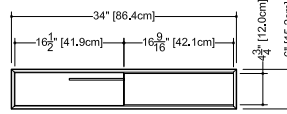

M 34ST – 34" length

inch 4 1/2 depth x 34 length x 6 height
mm 114 x 864 x 152

One door

front view