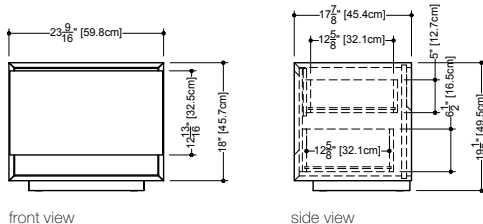

Drawer configuration

Full Depth

front view

side view

MM 2418 FS – 1 drawer – 24" length
inch 17 7/8 depth x 23 9/16 length x 19 1/2 height
mm 454 x 603 x 494

Drawer configuration

Full Depth

front view