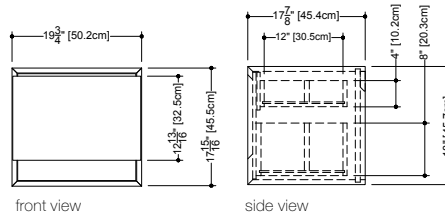

Drawer configuration