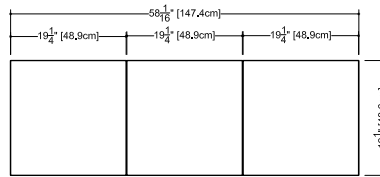

front view

M 46ME-REC – 46" length

inch 2 1/2 exterior depth x 46 length x 19 1/8 height
mm 64 x 1168 x 486

front view

M 58ME-REC – 58" length

inch 2 1/2 exterior depth x 58 length x 19 1/8 height
mm 64 x 1472 x 486