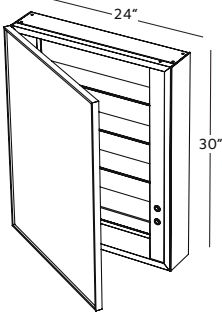

24" inch 5 3/4 depth x 23 7/8 length x 30 height
mm 146 x 606 x 762

Configuration L
(24" only available with Left hinges)

Side panels finish options

- Wood (W)
- No side panels for recessed installation (REC)