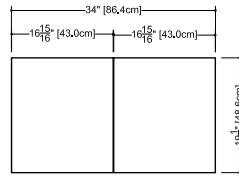

M 34ME – 34" length

inch 4 1/2 exterior depth x 34 length x 19 1/8 height
mm 114 x 864 x 486

front view