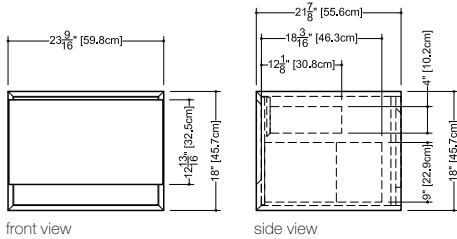

M 2418 WM – 1 drawer – 24" length

inch 21 7/8 depth x 23 9/16 length x 18 height
mm 557 x 598 x 457

Drawer configuration

M 3018 WM – 1 drawer – 30" length

inch 21 7/8 depth x 29 7/8 length x 18 height
mm 557 x 759 x 457