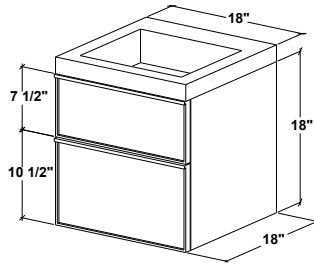

FRAME LINEA METRO SERIES

Vanity

Finishes and colors:

oak - natural / wenge / white / black / stone harbour grey
coffee bean / smoked

walnut - natural no calico / chocolate

matte lacquer - white / black / stone harbour grey

Features:

- Hand pull crafted in solid wood
- All wood construction with natural wood veneer
- AWI rated level 5 marine grade finish for moisture resistance and durability (industry's highest finishing class)
- Finished interior drawers
- Slow closing ball bearing glides

FRLM 18WM – 2 drawers – 18" length

inch 18 depth x 18 length x 18 height
mm 457 x 457 x 457

Integrated countertop possibilities sold separately

VCMS 18 / VCM 18

Drawers configuration

Upper Horseshoe

Lower Horseshoe