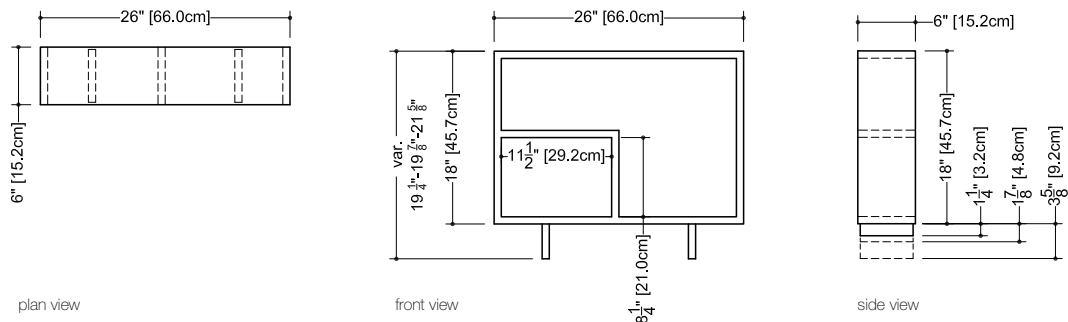

NICHE

Freestanding or Wall-mounted

WETSTYLE cannot be held responsible for any technical errors and reserves the right to make revisions without notice. Approximate measurement. The manufacturer accepts 1/4" (6.35mm) variance.

Niche

Features:

- AWI rated level 5 marine grade finish for moisture resistance and durability (industry's highest finishing class)
- Installation: freestanding or wall-mounted
- all natural wood veneer

Finishes and colors:

- **oak** - natural/wenge/white/black/stone harbour grey
  coffee bean/smoked
- **walnut** - natural/natural no calico/chocolate
- **premium** - eucalyptus/mozambique
- **matte lacquer** - white/black/stone harbour grey

S2158 – freestanding niche

for bathtubs BC 01, BC 02, BC 03, BC 04, BC 10

dimensions: 6 inch depth x 26 length x 21 5/8 height
mm 152 x 660 x 549

S1978 – freestanding niche

for bathtubs BC 0801, BC 0803

dimensions: 6 inch depth x 26 length x 19 7/8 height
mm 152 x 660 x 505

S1914 – freestanding niche

for bathtub BC 11

dimensions: 6 inch depth x 26 length x 19 1/4 height
mm 152 x 660 x 489

S1800 – wall-mounted niche

no legs

dimensions: 6 inch depth x 26 length x 18 height
mm 152 x 660 x 457

plan view

front view

side view