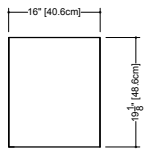

M COLLECTION

Mirrored Cabinet Series (4 1/2" exterior depth)

Surface mount - 19" height

Finishes and colors:

oak - natural/wenge/white/black/stone harbour grey
coffee bean/smoked

walnut - natural/natural no calico/chocolate

premium - eucalyptus/mozambique

matte lacquer - white/black/stone harbour grey

high gloss lacquer* - white

*ATTENTION: High-Gloss finish on sides and drawer facade only, Bottom and interior in white mat. This finish should only be ordererd with an integrated countertop (vessel sink not recommended)

WETSTYLE cannot be held responsible for any technical errors and reserves the right to make revisions without notice. Approximate measurement. The manufacturer accepts 1/4" (6.35mm) variance.

Features

- 45 degree bevel cuts, precluding the need for cabinet door hardware
- All natural wood veneer
- AWI rated level 5 marine grade finish for moisture resistance and durability (industry's highest finishing class)
- Finished cabinet interiors in addition to front and sides
- Slow-closing doors
- Star-fire glass shelves
- 3mm polished edges mirror
- Option: two LED mood lamps hidden on the top and base of the cabinet

M 16ME – 16" length

inch 4 1/2 exterior depth x 16 length x 19 1/8 height
mm 114 x 406 x 486

L or R hinges

front view