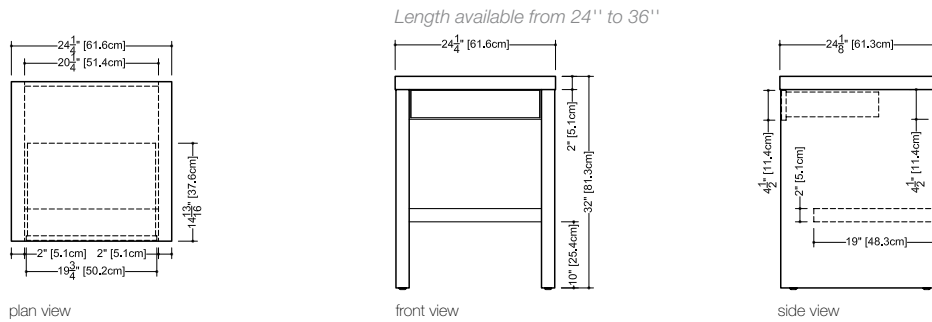

WETSTYLE cannot be held responsible for any technical errors and reserves the right to make revisions without notice. Approximate measurement. The manufacturer accepts 1/4" (6.35mm) variance.

Z 124 - 1 drawer - 24" depth

inch (length) 24 1/4 - 30 - 36 1/4
cm (length) 61.6 - 76 - 92 - 1830

for lavatory combinations
match only with rear drain lavatory