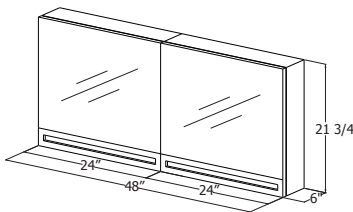

ELR 48MU – 48" length

inch 6 depth x 48 length x 21 3/4 height
mm 152 x 1219 x 552