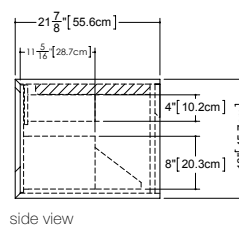

Drawers configuration