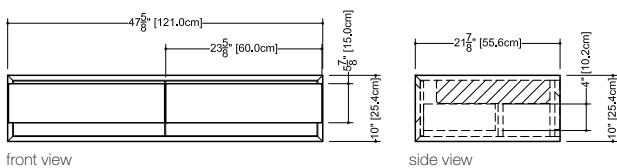

Drawer configuration

M 4810 WM – 2 drawers – 48" length

inch 21 7/8 depth x 47 5/8 length x 10 height
mm 557 x 1210 x 254

Drawer configuration

M 6010 WM – 2 drawers – 60" length

inch 21 7/8 depth x 60 length x 10 height
mm 557 x 1524 x 254