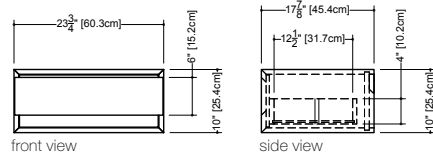

Drawer configuration

Horseshoe

MM 2410 WM – 1 drawer – 24" length

inch 17 7/8 depth x 23 3/4 length x 10 height
mm 454 x 603 x 254

Drawer configuration

Horseshoe

MM 3010 WM – 1 drawer – 30" length

inch 17 7/8 depth x 29 3/4 length x 10 height
mm 454 x 756 x 254