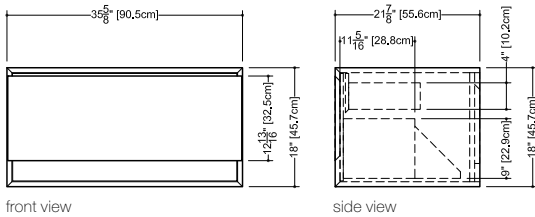

Drawer configuration