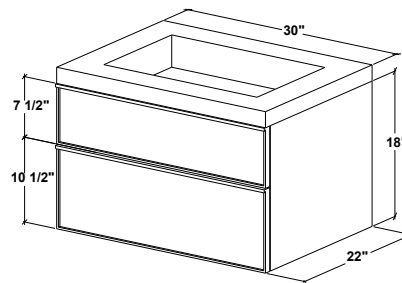

FRL 30WM – 2 drawers – 30" length

inch 22 depth x 30 length x 18 height
mm 559 x 762 x 457

Integrated countertop possibilities (sold separately)

VCS 30 / VC 30

VDCOS 30

Drawers configuration

Upper Horseshoe

Lower Horseshoe

Option: Drawer front inserts in white glass, polished or matte

Option: Drawer front inserts in white glass, polished or matte