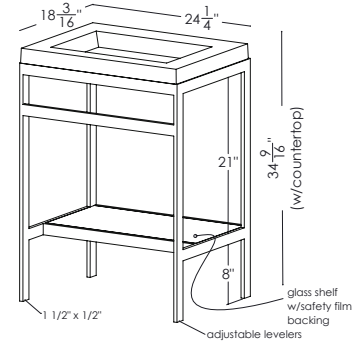

CM 24M – mirror finish CM 24B – brushed finish

inch 18 3/16 depth x 24 1/4 length x 34 9/16 height
mm 462 x 616 x 878

isometrical view

Integrated countertop possibility
sold separately

Cube Collection Metro Series Model