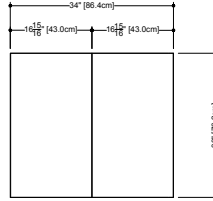

M 3430ME – 34" length

inch 4 1/2 exterior depth x 34 length x 30 height
mm 114 x 864 x 762