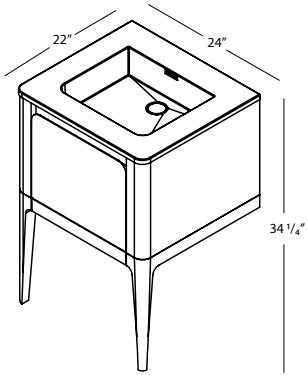

EBHS24WML
Wall-mount with legs
1 Drawer – 24" length
inch 22 (D) x 24 (L) x 34 1/4 (H) (incl. legs)
mm 559 x 610 x 870

EBHS30WML
Wall-mount with legs
1 Drawer – 30" length
inch 22 (D) x 30 (L) x 34 1/4 (H) (incl. legs)
mm 559 x 762 x 870

EBHS36WML
Wall-mount with legs
1 Drawer – 36" length
inch 22 (D) x 36 (L) x 34 1/4 (H) (incl. legs)
mm 559 x 914 x 870

EBHS48-C-WML
Wall-mount with legs
2 Drawers – 48" length
inch 22 (D) x 48 (L) x 34 1/4 (H) (incl. legs)
mm 559 x 1219 x 870