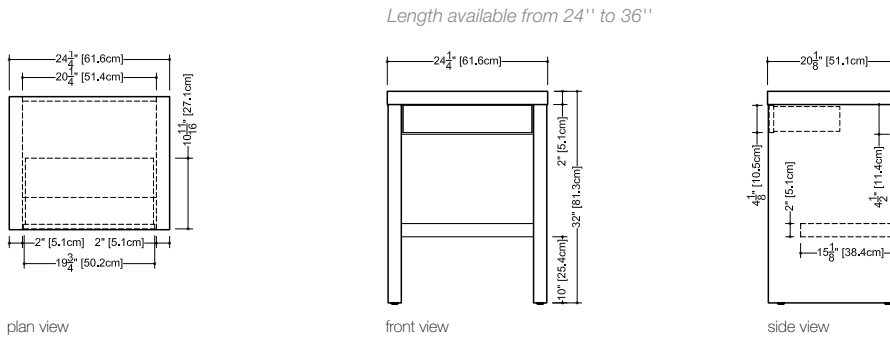

Z 120 - 1 drawer - 20" depth

inch (length) 24 1/4 - 30 - 36 1/4
cm (length) 61.6 - 76 - 92

for vessel sink or Cube Metro lavatory combinations
match only with rear drain vessel sink