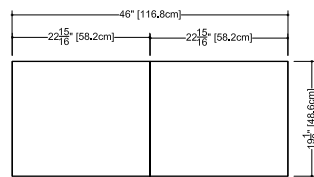

M 46ME – 46" length

inch 4 1/2 exterior depth x 46 length x 19 1/8 height
mm 114 x 1168 x 486

front view