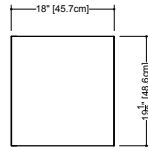

M 18ME-REC – 18" length

inch 2 1/2 exterior depth x 18 length x 19 1/8 height
mm 64 x 457 x 486

L or R hinges

front view