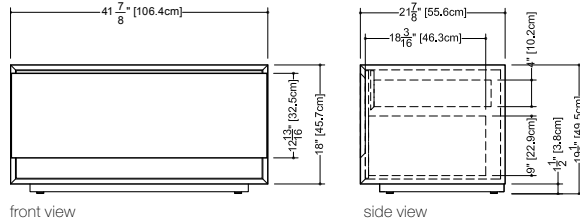

Drawer configuration

Full Depth