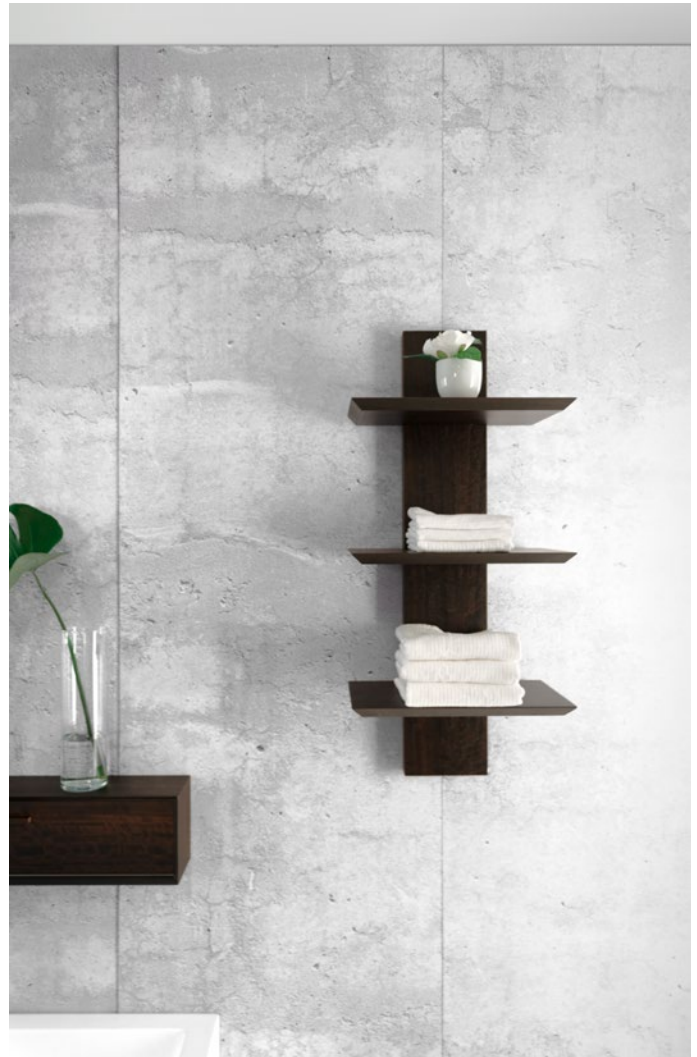

Storage furniture Cube bathtub

Two doors right side MCF 60R-D-1

Bathtub BC 04

Towel Holder M 32TH in Oak Smoked

M — Towel holders

60" towel holder **M 60TH** in Oak Coffee Bean

32" towel holder **M 32TH** in Oak Coffee Bean