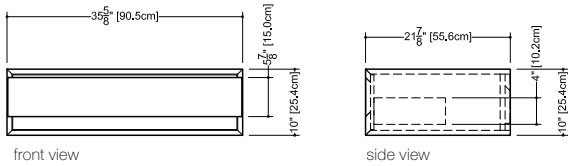

Drawer configuration