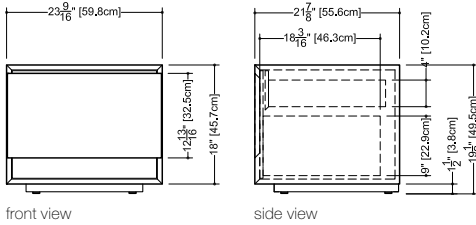

M 2418 FS - 1 drawer - 24" length

inch 21 7/8 depth x 23 9/16 length x 19 1/2 height
mm 557 x 598 x 494

Drawer configuration

Full Depth

M 3018 FS - 1 drawer - 30" length

inch 21 7/8 depth x 29 7/8 length x 19 1/2 height
mm 557 x 759 x 494