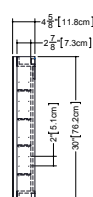

Side View, all models

30 height