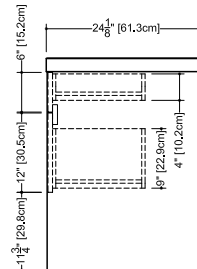

side view

Z 216 - mirrors

inch (length) 46 - 54
cm (length) 117 - 137

match both collection Z and F

Features

- All exposed edges of mirror are made of solid wood 1/8" thick
- Other surfaces are in all natural wood veneer
- AWI rated level 5 marine grade finish for moisture resistance and durability (industry's highest finishing class)

Length available 46" & 54"