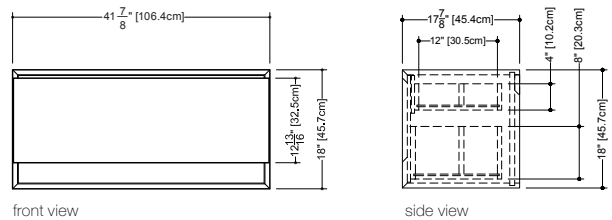

Drawer configuration