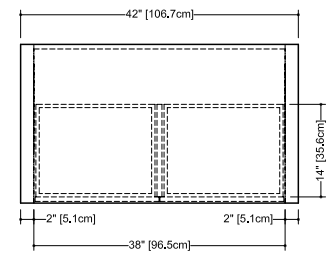

WETSTYLE cannot be held responsible for any technical errors and reserves the right to make revisions without notice. Approximate measurement. The manufacturer accepts 1/4" (6.35mm) variance.

F 124 - 4 drawers - 24" depth

inch (length) 42 - 48 1/4 - 54 - 60 1/4 - 66 - 72
cm (length) 107 - 122.6 - 137 - 153 - 167 - 183

for lavatory combinations

match only with rear drain vessel sink

Length available from 42" to 72"

plan view