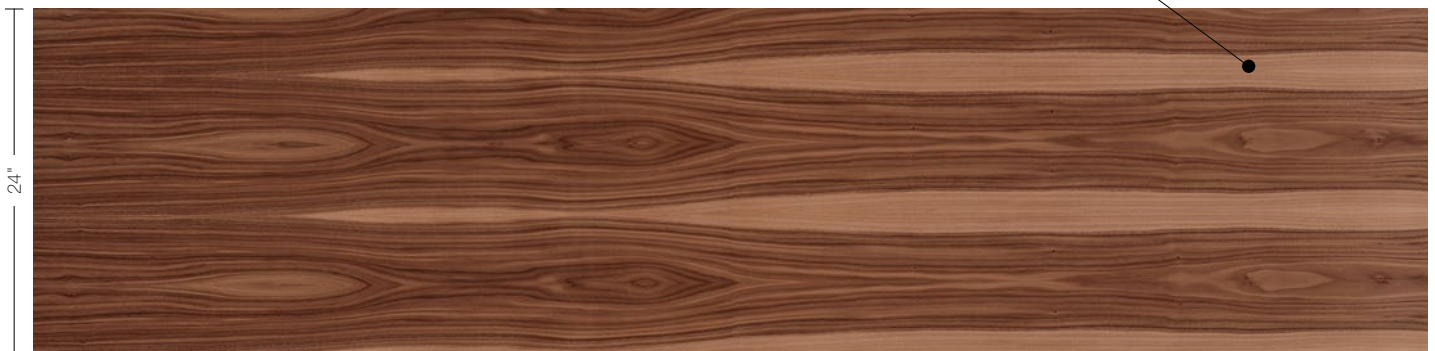

96"

Example of the variation in a 2' x 8' wood veneer sheet. Being natural wood, the grain pattern and color will vary sheet-to-sheet, making each furniture piece truly unique.

Samples — Wood — Walnut Natural No Calico #12