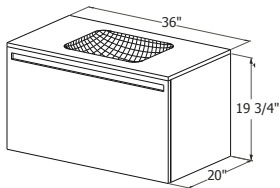

ELR 36WM – 36" length

inch 20 depth x 36 length x 19 3/4 height
mm 508 x 914 x 502