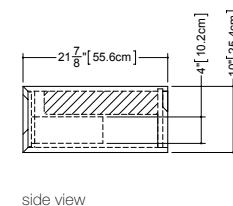

Drawer configuration