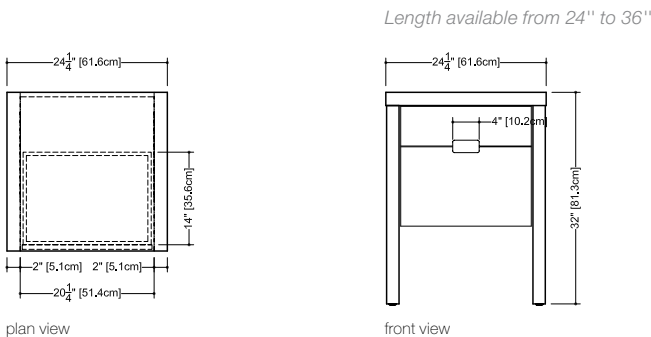

F 124 - 2 drawers - 24" depth

inch (length) 24 1/4 - 30 - 36 1/4
cm (length) 61.6 - 76 - 92