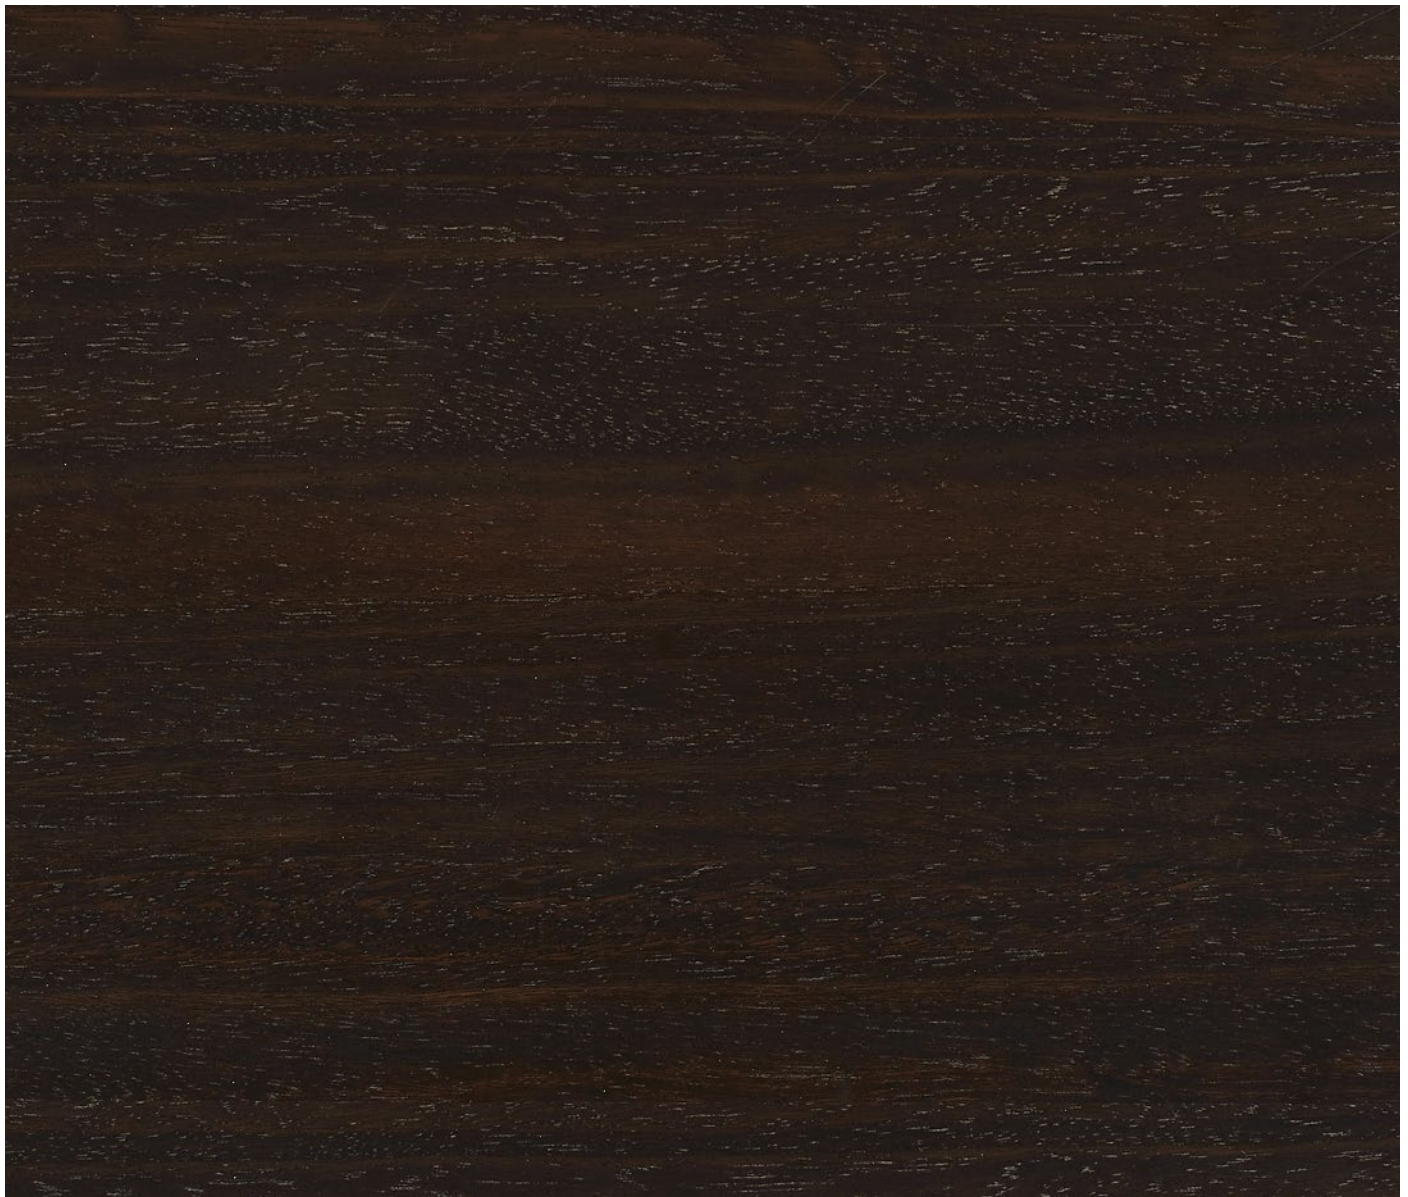

Samples — **Premium Wood** — Torrified Eucalyptus #81

Actual size