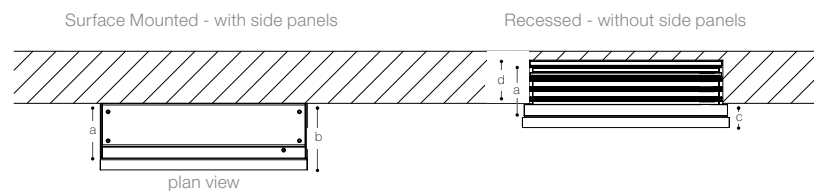

INSTALLATION TYPE

a† = 4 1/4" - 108mm
b = 5 3/4" - 146mm
c = 2" - 51mm
d = 3 3/4" - 95mm

† interior depth

M

THE M COLLECTION

Vanities

Mirrored Cabinets

Storage Cabinets