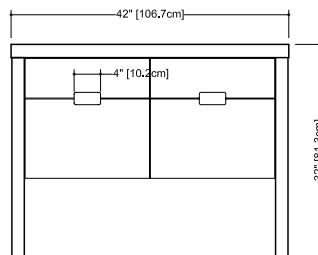

WETSTYLE cannot be held responsible for any technical errors and reserves the right to make revisions without notice. Approximate measurement. The manufacturer accepts 1/4" (6.35mm) variance.

F 124 - 4 drawers - 24" depth

inch (length) 42 - 48 1/4 - 54 - 60 1/4 - 66 - 72
cm (length) 107 - 122.6 - 137 - 153 - 167 - 183

for lavatory combinations

match only with rear drain vessel sink

Length available from 42" to 72"

front view

Z 216 - mirrors

inch (length) 46 - 54
cm (length) 117 - 137

match both collection Z and F

Features

- All exposed edges of mirror are made of solid wood 1/8" thick
- Other surfaces are in all natural wood veneer
- AWI rated level 5 marine grade finish for moisture resistance and durability (industry's highest finishing class)

Length available 46" & 54"