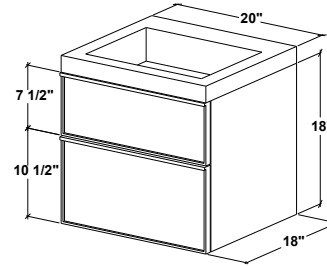

FRLM 20WM – 2 drawers – 20" length

inch 18 depth x 20 length x 18 height
mm 457 x 508 x 457

Integrated countertop possibilities sold separately

VCMS 20 / VCM 20

Drawers configuration

Upper Horseshoe

Lower Horseshoe