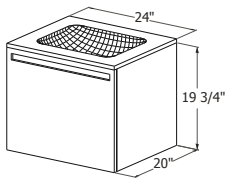

ELEMENT RAFFINÉ

Wall-mounted vanity series

Finishes and colors:

oak - natural/wenge/white/black/stone harbour grey
coffee bean/smoked

walnut - natural/natural no calico/chocolate

premium - eucalyptus/mozambique

oak plank effect - mocha/charcoal

matte lacquer - white/black/stone harbour grey

WETSTYLE cannot be held responsible for any technical errors and reserves the right to make revisions without notice.
Approximate measurement. The manufacturer accepts 1/4" (6.35mm) variance.

Features

- All natural wood veneer
- AWI rated level 5 marine grade finish for moisture resistance and durability (industry's highest finishing class)
- Integrated hand pull and finished interior drawers
- Inner pull-out drawer included on all models
- Bottom drawer with horse shoe cut drawer for additional storage space
- Special wall preparation recommendations the distance between studs should not exceed 16". Each stud should be reinforced vertically by 2"x 3" wooden studs and horizontally with 2"x 6" wooden studs at a height of 30" all along the width of the vanity.

ELR 24WM – 24" length

inch 20 depth x 24 length x 19 3/4 height
mm 508 x 610 x 502