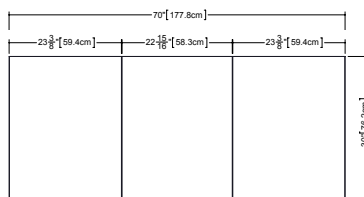

M 7030ME-REC – 70" length

inch 2 1/2 exterior depth x 70 length x 30 height
mm 64 x 1778 x 762

front view

Side View, all models 30 height

Exterior depth: 2 1/4"
Recessed depth: 3 3/4"
Interior depth: 4 1/2"