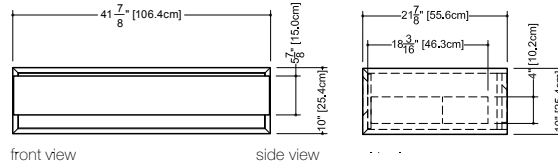

Drawer configuration