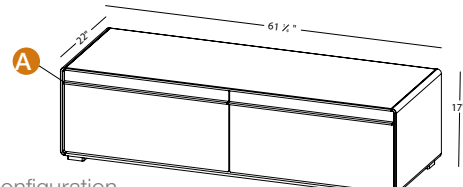

DCO60FS
Freestanding - 4 Drawers - 61 1/4" length
inch 22 (D) x 61 1/4 (L) x 17 (H)
mm 559 x 1556 x 432

Drawer configuration