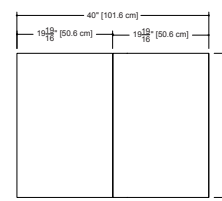

front view

M 3430ME – 34" length

inch 4 1/2 exterior depth x 34 length x 30 height
mm 114 x 864 x 762

front view

M 4030ME – 40" length

inch 4 1/2 exterior depth x 40 length x 30 height
mm 114 x 1016 x 762

front view