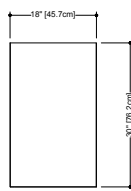

M 1830ME-REC – 22" length

inch 2 1/2 exterior depth x 18 length x 30 height
mm 64 x 457 x 762

L or R hinges

front view