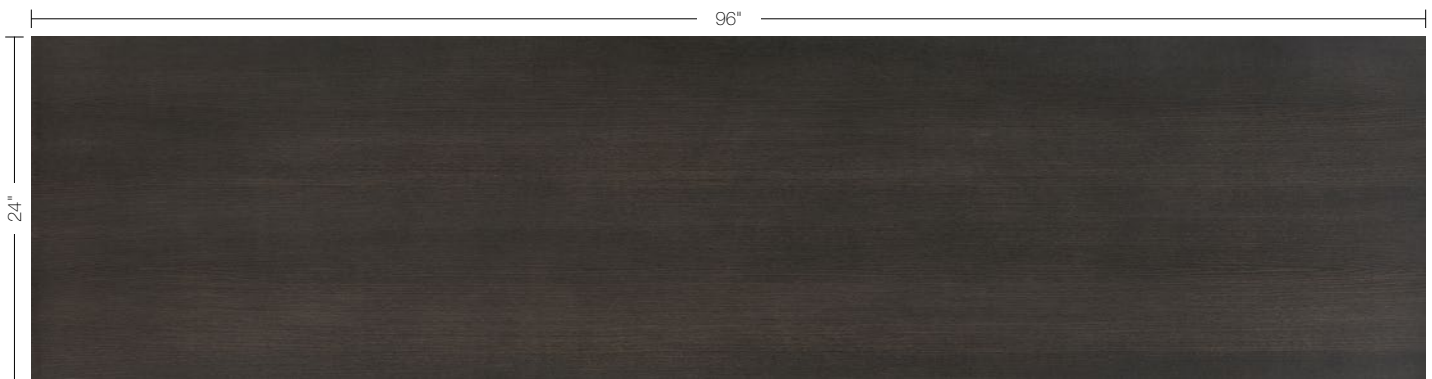

Actual size

Example of the variation in a 2' x 8' wood veneer sheet. Being natural wood, the grain pattern and color will vary sheet-to-sheet, making each furniture piece truly unique.

Samples — **Premium Wood** — Mozambique #82 (Tropical Olive)