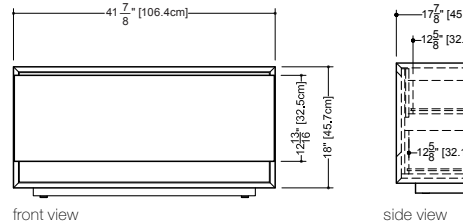

side view

Drawer configuration

Full Depth

front view