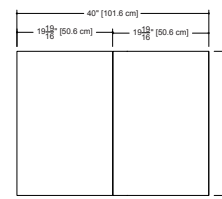

M 4030ME-REC – 40" length

inch 2 1/2 exterior depth x 40 length x 30 height
mm 64 x 1016 x 762

front view