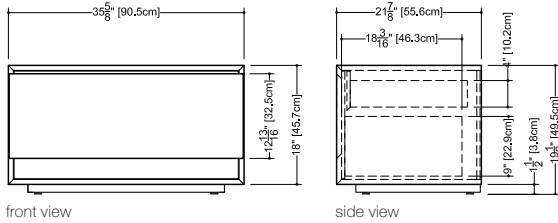

Drawer configuration

Full Depth