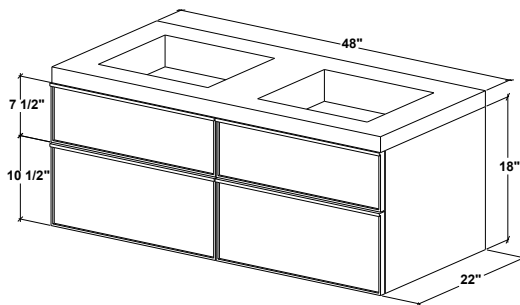

FRL 48WM – 4 drawers – 48" length – for two basins

inch 22 depth x 48 length x 18 height
mm 559 x 1219 x 457

Integrated countertop possibilities (sold separately)

VDCOS 48

Drawers configuration