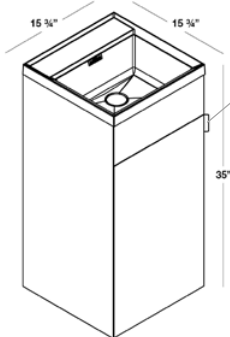

EBHS36WML
Wall-mount with legs
1 Drawer – 36" length
inch 22 (D) x 36 (L) x 34 1/4 (H) (incl. legs)
mm 559 x 914 x 870

EBHS48-C-WML
Wall-mount with legs
2 Drawers – 48" length
inch 22 (D) x 48 (L) x 34 1/4 (H) (incl. legs)
mm 559 x 1219 x 870

STL1616
Pedestal - No Door
15 3/4" length
inch 15 3/4 (D) x 15 3/4 (L) x 35 (H)
mm 400 x 400 x 889

STL1812
Pedestal - No Door
17 3/4" length
inch 11 3/4 (D) x 17 3/4 (L) x 35 (H)
mm 298 x 451 x 889

STL2416
Pedestal - No Door
23 3/4" length
inch 15 3/4 (D) x 23 3/4 (L) x 35 (H)
mm 400 x 603 x 889

STL1616D
Pedestal - with Door
15 3/4" length
inch 15 3/4 (D) x 15 3/4 (L) x 35 (H)
mm 400 x 400 x 889

HANDLE
Made of stainless steel with a matte black powder-coated finish.

STL1812D
Pedestal - with Door
17 3/4" length
inch 11 3/4 (D) x 17 3/4 (L) x 35 (H)
mm 298 x 451 x 889

HANDLE
Made of stainless steel with a matte black powder-coated finish.

STL2416D
Pedestal - with Door
23 3/4" length
inch 15 3/4 (D) x 23 3/4 (L) x 35 (H)
mm 400 x 603 x 889

HANDLE
Made of stainless steel with a matte black powder-coated finish.