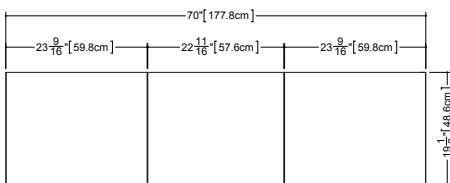

M 70ME-REC – 70" length

inch 2 1/2 exterior depth x 70 length x 19 1/8 height
mm 64 x 1778 x 486

front view