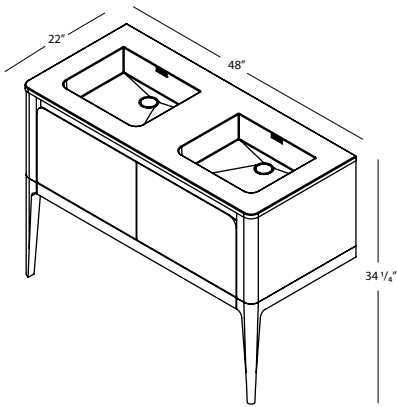

EBHS48WML
 Wall-mount with legs
 2 Drawers – 48" length
 inch 22 (D) x 48 (L) x 34 1/4 (H) (incl. legs)
 mm 559 x 1219 x 870

EBHS60WML
 Wall-mount with legs
 2 Drawers – 60" length
 inch 22 (D) x 60 (L) x 34 1/4 (H) (incl. legs)
 mm 559 x 1524 x 870