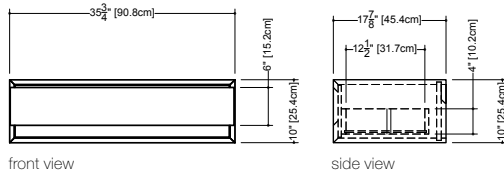

Drawer configuration

Horseshoe