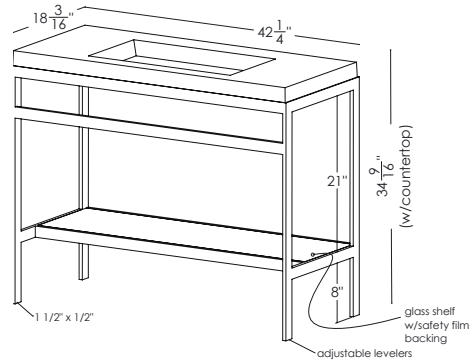

C 42M – mirror finish
C 42B – brushed finish

inch 18 3/16 depth x 42 1/4 length x 34 9/16 height
mm 462 x 1073 x 878

isometrical view

**Integrated countertop possibility
sold separately**

Cube Collection Metro Series Model