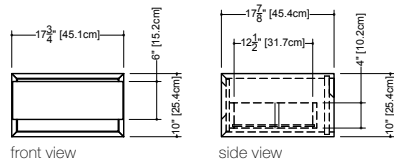

MM 1810 WM – 1 drawer – 18" length

inch 17 7/8 depth x 17 3/4 length x 10 height
mm 454 x 451 x 254

Drawer configuration

Horseshoe

MM 2010 WM – 1 drawer – 20" length

inch 17 7/8 depth x 19 3/4 length x 10 height
mm 454 x 502 x 254