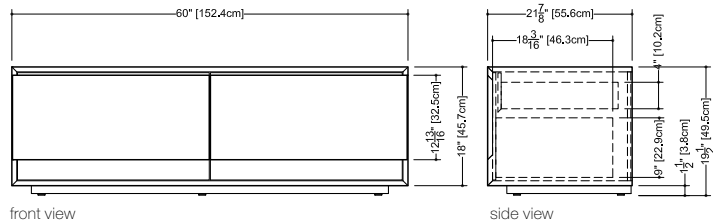

Drawers configuration

Full Depth