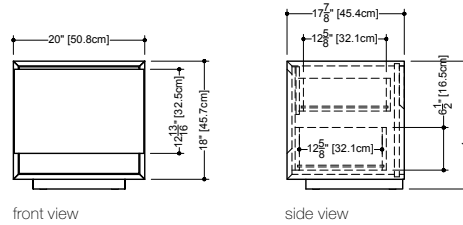

side view

Drawer configuration

Full Depth

front view