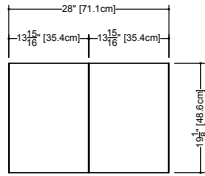

L or R hinges

front view

M 22ME – 22" length

inch 4 1/2 exterior depth x 22 length x 19 1/8 height
 mm 114 x 559 x 486

L or R hinges

front view

M 28ME – 28" length

inch 4 1/2 exterior depth x 28 length x 19 1/8 height
 mm 114 x 711 x 486