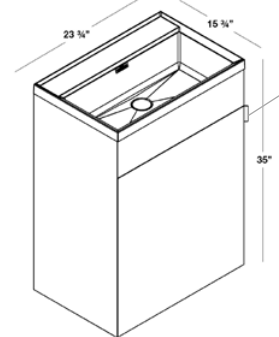

STL1616
Pedestal - No Door
15 3/4" length
inch 15 3/4 (D) x 15 3/4 (L) x 35 (H)
mm 400 x 400 x 889

STL1812
Pedestal - No Door
17 3/4" length
inch 11 3/4 (D) x 17 3/4 (L) x 35 (H)
mm 298 x 451 x 889

STL2416
Pedestal - No Door
23 3/4" length
inch 15 3/4 (D) x 23 3/4 (L) x 35 (H)
mm 400 x 603 x 889

STL1616D
Pedestal - with Door
15 3/4" length
inch 15 3/4 (D) x 15 3/4 (L) x 35 (H)
mm 400 x 400 x 889

HANDLE
Made of stainless steel with a matte black powder-coated finish.

STL1812D
Pedestal - with Door
17 3/4" length
inch 11 3/4 (D) x 17 3/4 (L) x 35 (H)
mm 298 x 451 x 889

HANDLE
Made of stainless steel with a matte black powder-coated finish.

STL2416D
Pedestal - with Door
23 3/4" length
inch 15 3/4 (D) x 23 3/4 (L) x 35 (H)
mm 400 x 603 x 889

HANDLE
Made of stainless steel with a matte black powder-coated finish.