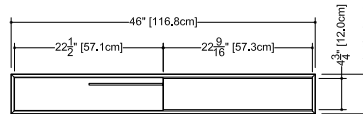

M 46ST – 46" length

inch 4 1/2 depth x 46 length x 6 height
mm 114 x 1168 x 152

One door

front view