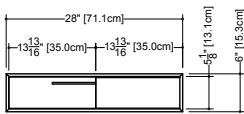

M 22ST – 22" length

inch 4 1/2 depth x 22 1/16 length x 6 height
mm 114 x 560 x 152

One door

front view

M 28ST – 28" length

inch 4 1/2 depth x 28 length x 6 height
mm 114 x 711 x 152

One door

front view