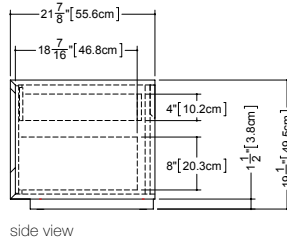

Drawers configuration

Full Depth

M 7218 FS - 3 drawers - 72" length

inch 21 7/8 depth x 72 length x 19 1/2 height
mm 557 x 1829 x 494

Drawers configuration

Full Depth

M COLLECTION METRO SERIES

Freestanding Vanity Metro Series 19 1/2" height - 18" depth