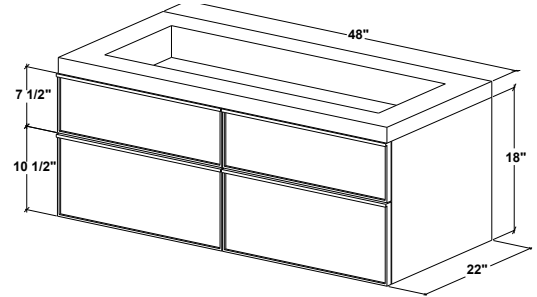

FRL 48WM-T – 4 drawers – 48" length – for trough sink

inch 22 depth x 48 length x 18 height
mm 559 x 1219 x 457