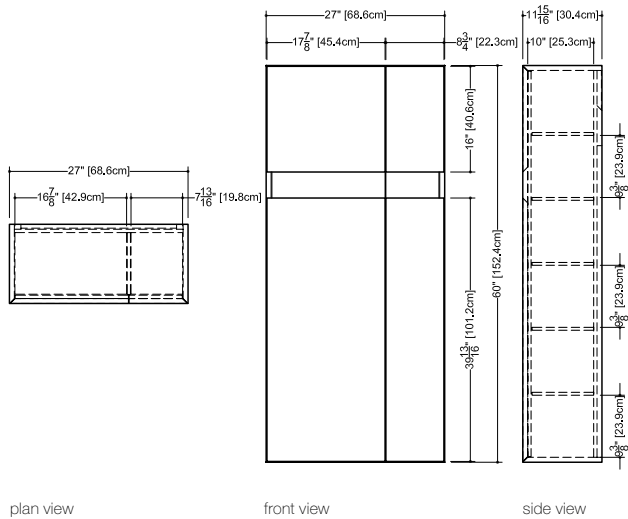

M 16LN – 16" length

inch 12 depth x 16 width x 60 height
mm 305 x 406 x 1524

L or R hinges

M 27LN – 27" length

inch 12 depth x 27 width x 60 height
mm 305 x 686 x 1524

M COLLECTION

Towel Holder Series

32" or 60" height - 8 1/4" depth