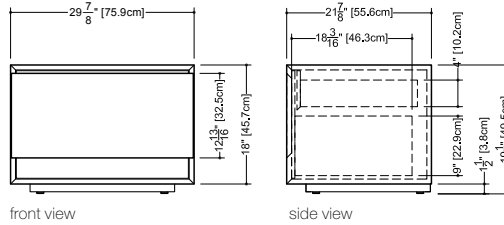

Drawer configuration

Full Depth