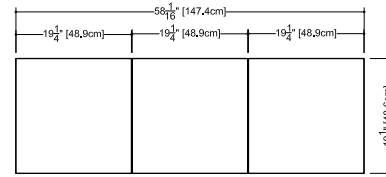

front view

M 46ME – 46" length

inch 4 1/2 exterior depth x 46 length x 19 1/8 height
 mm 114 x 1168 x 486

front view

M 58ME – 58" length

inch 4 1/2 exterior depth x 58 length x 19 1/8 height
 mm 114 x 1472 x 486