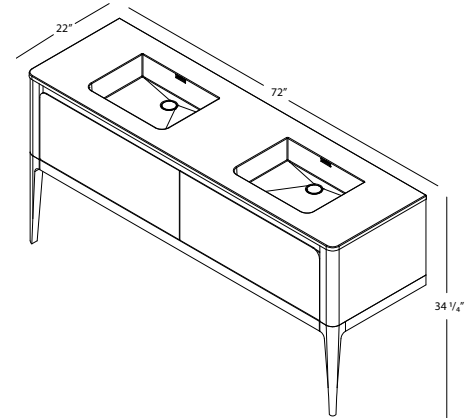

EBHS72WML
Wall-mount with legs
2 Drawers – 72" length
inch 22 (D) x 72 (L) x 34 1/4 (H) (incl. legs)
mm 559 x 1829 x 870