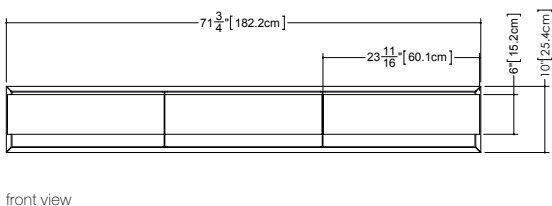

Drawer configuration