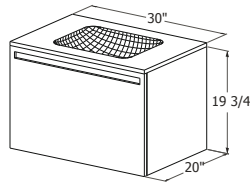

ELR 24WM – 24" length

inch 20 depth x 24 length x 19 3/4 height
 mm 508 x 610 x 502

Integrated countertop possibility
 (sold separately)

Element Collection Model

VELXS 24

ELR 30WM – 30" length

inch 20 depth x 30 length x 19 3/4 height
 mm 508 x 762 x 502