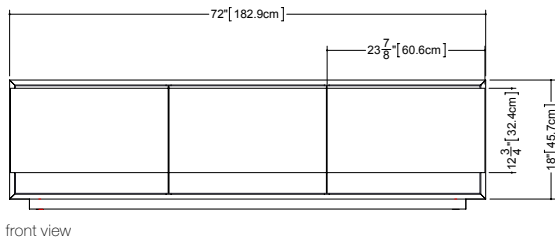

Drawers configuration

Full Depth

M 7218 FS - 3 drawers - 72" length

inch 21 7/8 depth x 72 length x 19 1/2 height
mm 557 x 1829 x 494

Drawers configuration

Full Depth

M COLLECTION METRO SERIES

Freestanding Vanity Metro Series 19 1/2" height - 18" depth