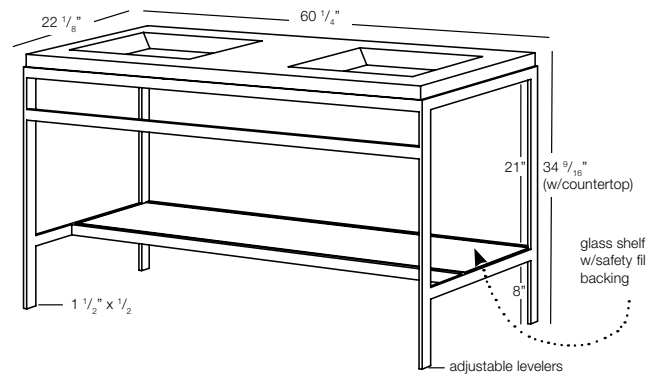

C 48M – mirror finish
C 48B – brushed finish
C 48MBL – matte black
 inch 22 1/8 depth x 48 1/4 length x 34 9/16 height
 mm 562 x 1226 x 878

C 60M – mirror finish
C 60B – brushed finish
C 60MBL – matte black
 inch 22 1/8 depth x 60 1/4 length x 34 9/16 height
 mm 562 x 1537 x 878