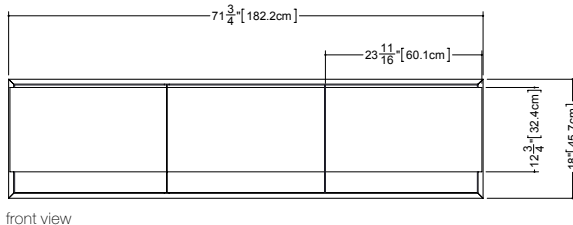

Drawers configuration