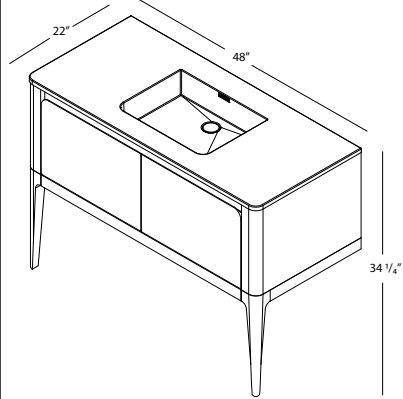

EBHS24WML
Wall-mount with legs
1 Drawer – 24" length
inch 22 (D) x 24 (L) x 34 1/4 (H) (incl. legs)
mm 559 x 610 x 870

EBHS30WML
Wall-mount with legs
1 Drawer – 30" length
inch 22 (D) x 30 (L) x 34 1/4 (H) (incl. legs)
mm 559 x 762 x 870

EBHS36WML
Wall-mount with legs
1 Drawer – 36" length
inch 22 (D) x 36 (L) x 34 1/4 (H) (incl. legs)
mm 559 x 914 x 870

EBHS48-C-WML
Wall-mount with legs
2 Drawers – 48" length
inch 22 (D) x 48 (L) x 34 1/4 (H) (incl. legs)
mm 559 x 1219 x 870