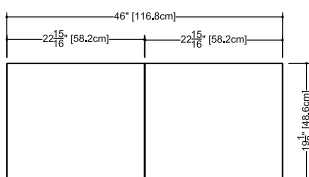

M 46ME-REC – 46" length

inch 2 1/2 exterior depth x 46 length x 19 1/8 height
mm 64 x 1168 x 486

front view