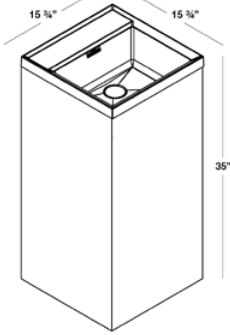

EBHS24WML
Wall-mount with legs
1 Drawer – 24" length
inch 22 (D) x 24 (L) x 34 1/4 (H) (incl. legs)
mm 559 x 610 x 870

EBHS30WML
Wall-mount with legs
1 Drawer – 30" length
inch 22 (D) x 30 (L) x 34 1/4 (H) (incl. legs)
mm 559 x 762 x 870

EBHS36WML
Wall-mount with legs
1 Drawer – 36" length
inch 22 (D) x 36 (L) x 34 1/4 (H) (incl. legs)
mm 559 x 914 x 870

EBHS48-C-WML
Wall-mount with legs
2 Drawers – 48" length
inch 22 (D) x 48 (L) x 34 1/4 (H) (incl. legs)
mm 559 x 1219 x 870

EBHS48WML
 Wall-mount with legs
 2 Drawers – 48" length
 inch 22 (D) x 48 (L) x 34 1/4 (H) (incl. legs)
 mm 559 x 1219 x 870

EBHS60WML
 Wall-mount with legs
 2 Drawers – 60" length
 inch 22 (D) x 60 (L) x 34 1/4 (H) (incl. legs)
 mm 559 x 1524 x 870

STL1616
Pedestal - No Door
15 3/4" length
inch 15 3/4 (D) x 15 3/4 (L) x 35 (H)
mm 400 x 400 x 889

STL1812
Pedestal - No Door
17 3/4" length
inch 11 3/4 (D) x 17 3/4 (L) x 35 (H)
mm 298 x 451 x 889

STL2416
Pedestal - No Door
23 3/4" length
inch 15 3/4 (D) x 23 3/4 (L) x 35 (H)
mm 400 x 603 x 889