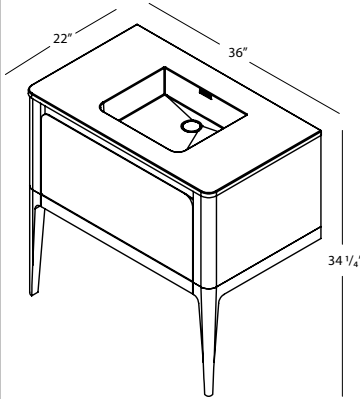

EBHS24WML
Wall-mount with legs
1 Drawer – 24" length
inch 22 (D) x 24 (L) x 34 1/4 (H) (incl. legs)
mm 559 x 610 x 870

EBHS30WML
Wall-mount with legs
1 Drawer – 30" length
inch 22 (D) x 30 (L) x 34 1/4 (H) (incl. legs)
mm 559 x 762 x 870

EBHS36WML
Wall-mount with legs
1 Drawer – 36" length
inch 22 (D) x 36 (L) x 34 1/4 (H) (incl. legs)
mm 559 x 914 x 870

EBHS48-C-WML
Wall-mount with legs
2 Drawers – 48" length
inch 22 (D) x 48 (L) x 34 1/4 (H) (incl. legs)
mm 559 x 1219 x 870