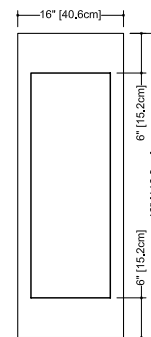

Length available 46" & 54"

plan view

front view

side view

Z

THE Z COLLECTION

Vanities

Mirrors