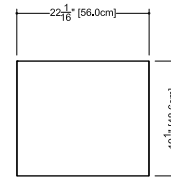

L or R hinges

front view

M 22ME-REC – 22" length

inch 2 1/2 exterior depth x 22 length x 19 1/8 height
mm 64 x 559 x 486

L or R hinges

front view

M 28ME-REC – 28" length

inch 2 1/2 exterior depth x 28 length x 19 1/8 height
mm 64 x 711 x 486