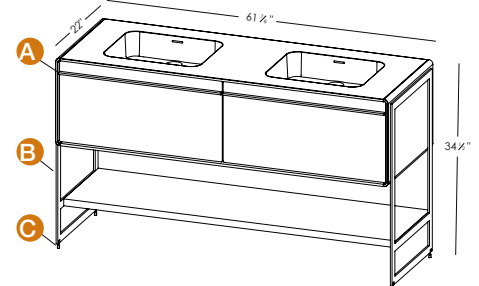

DCO60FL
Floor-mount - 2 Drawers - 61 7/8" length
inch 22 (D) x 61 7/8 (L) x 34 1/2 (H) (incl. legs)
mm 559 x 1557 x 876