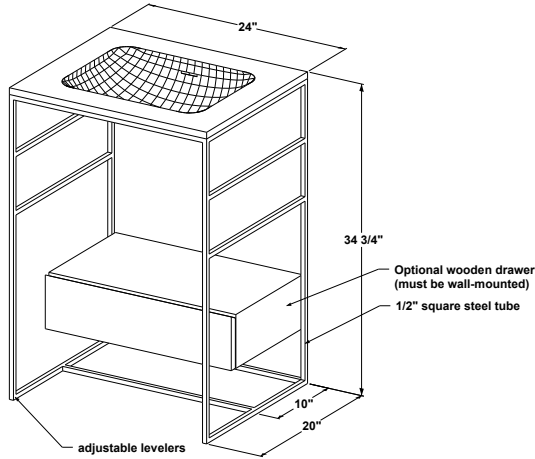

Finish:

Matte Black

C2 24CO (console) & C2 24DR (wall-mounted drawer)

inch 20 depth x 24 length x 34 3/4 height
mm 508 x 610 x 883

isometrical view

Integrated countertop possibility (sold separately)

Element Collection Model