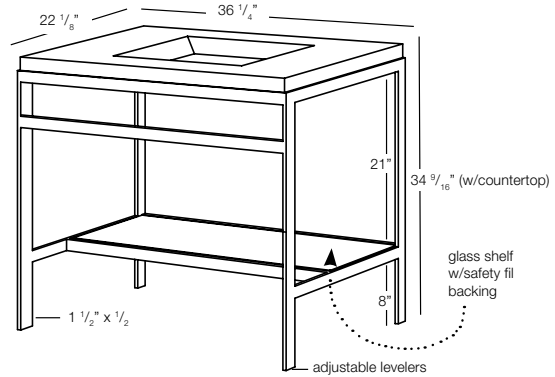

- C 36M – mirror finish
- C 36B – brushed finish
- C 36MBL – matte black

inch 22 1/8 depth x 36 1/4 length x 34 9/16 height
mm 562 x 921 x 878