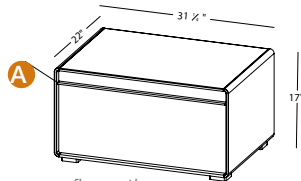

DCO30FS

Freestanding - 2 Drawers – 31 1/4" length
inch 22 (D) x 31 1/4 (L) x 17 (H)
mm 559 x 794 x 432

Drawer configuration

Full depth inner pull-out drawers

Full depth main drawers