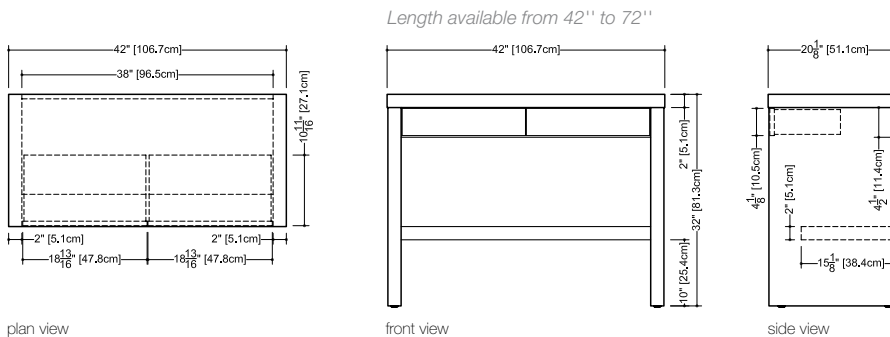

Z 120 - 2 drawers - 20" depth

inch (length) 42 - 48 1/4 - 54 - 60 1/4 - 66 - 72
cm (length) 107 - 122.6 - 137 - 153 - 167 - 183

for vessel sink or Cube Metro lavatory combinations
match only with rear drain vessel sink