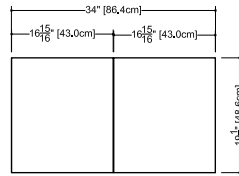

M 34ME-REC – 34" length

inch 2 1/2 exterior depth x 34 length x 19 1/8 height
mm 64 x 864 x 486

front view