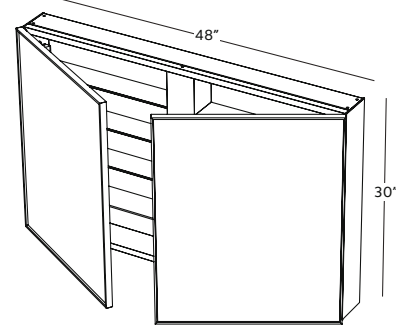

- Wood (W)
- No side panels for recessed installation (REC)

Standard

- Two electrical outlets

Electric options

- Mirror defogger (X)
- LED mood light at top and bottom of cabinet (Y)

48" inch 5 3/4 depth x 47 7/8 length x 30 height
mm 146 x 1216 x 762