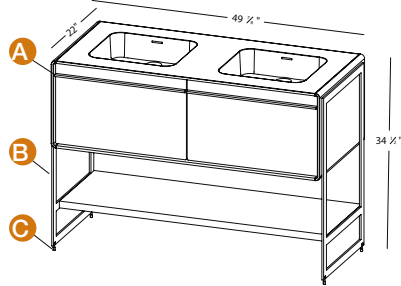

DCO48FL
Floor-mount - 2 Drawers - 49 7/8" length
inch 22 (D) x 49 7/8 (L) x 34 1/2 (H) (incl. legs)
mm 559 x 1278 x 876