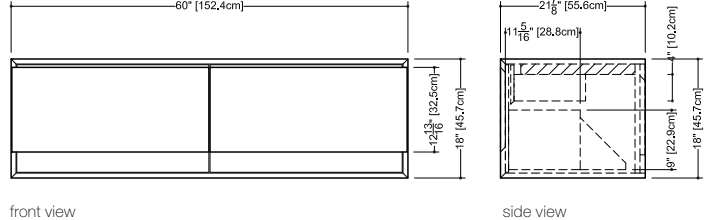

Drawers configuration