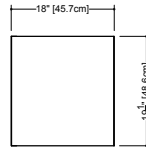

L or R hinges

front view