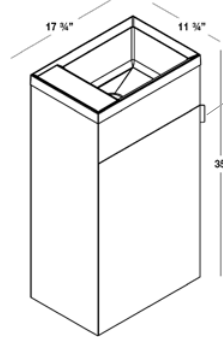

STL1616
Pedestal - No Door
15 3/4" length
inch 15 3/4 (D) x 15 3/4 (L) x 35 (H)
mm 400 x 400 x 889

STL1812
Pedestal - No Door
17 3/4" length
inch 11 3/4 (D) x 17 3/4 (L) x 35 (H)
mm 298 x 451 x 889

STL2416
Pedestal - No Door
23 3/4" length
inch 15 3/4 (D) x 23 3/4 (L) x 35 (H)
mm 400 x 603 x 889

STL1616D
Pedestal - with Door
15 3/4" length
inch 15 3/4 (D) x 15 3/4 (L) x 35 (H)
mm 400 x 400 x 889

HANDLE
Made of stainless steel with a matte black powder-coated finish.

STL1812D
Pedestal - with Door
17 3/4" length
inch 11 3/4 (D) x 17 3/4 (L) x 35 (H)
mm 298 x 451 x 889

HANDLE
Made of stainless steel with a matte black powder-coated finish.

STL2416D
Pedestal - with Door
23 3/4" length
inch 15 3/4 (D) x 23 3/4 (L) x 35 (H)
mm 400 x 603 x 889

HANDLE
Made of stainless steel with a matte black powder-coated finish.