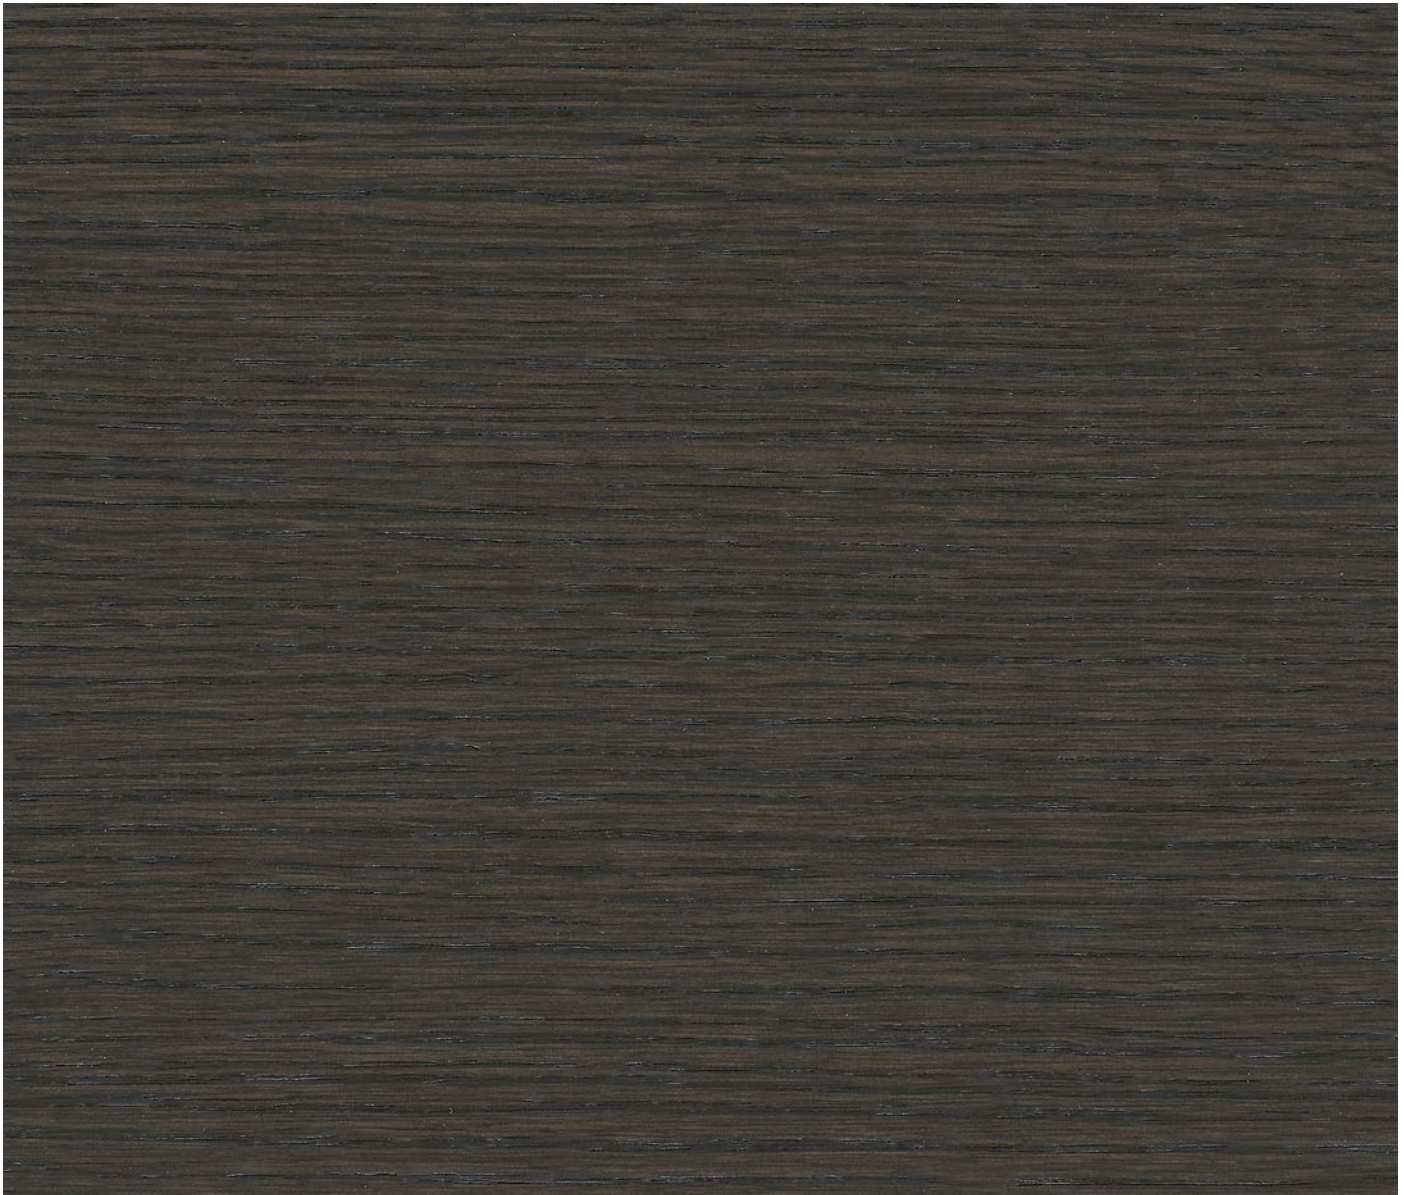

Actual size

Example of the variation in a 2' x 8' wood veneer sheet. Being natural wood, the grain pattern and color will vary sheet-to-sheet, making each furniture piece truly unique.

Samples — **Premium Wood** — Mozambique #82 (Tropical Olive)