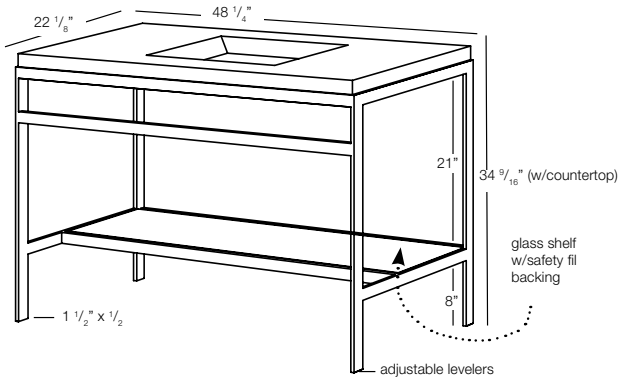

C 48M – mirror finish
C 48B – brushed finish
C 48MBL – matte black
 inch 22 1/8 depth x 48 1/4 length x 34 9/16 height
 mm 562 x 1226 x 878

C 60M – mirror finish
C 60B – brushed finish
C 60MBL – matte black
 inch 22 1/8 depth x 60 1/4 length x 34 9/16 height
 mm 562 x 1537 x 878