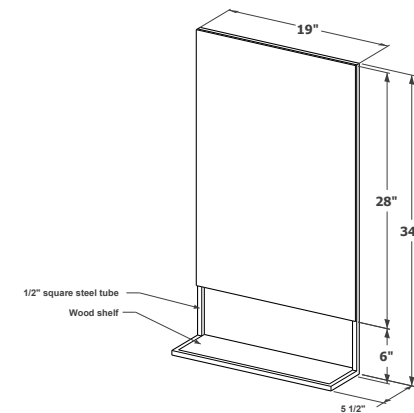

VELXS 30

C2 22TH

inch 8 depth x 22 length x 34 height
mm 203 x 559 x 864

isometrical view

C2 19MR

inch 5 1/2 depth x 19 length x 42 1/2 height
mm 140 x 480 x 1080

isometrical view

CUSTOM FURNITURE