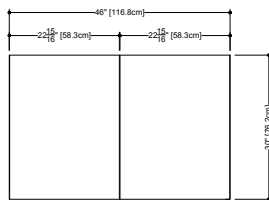

M 4630ME – 46" length

inch 4 1/2 exterior depth x 46 length x 30 height
mm 114 x 1168 x 762

front view