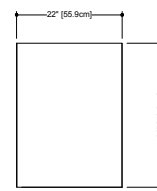

L or R hinges

front view

M 2230ME – 22" length

inch 4 1/2 exterior depth x 22 length x 30 height
mm 114 x 559 x 762

L or R hinges

front view

M 2830ME – 28" length

inch 4 1/2 exterior depth x 28 length x 30 height
mm 114 x 711 x 762