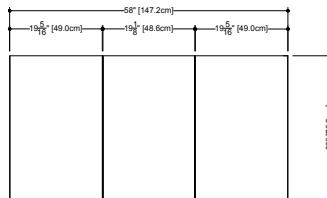

front view

M 4630ME-REC – 46" length

inch 2 1/2 exterior depth x 46 length x 30 height
mm 64 x 1168 x 762

front view

M 5830ME-REC – 58" length

inch 2 1/2 exterior depth x 58 length x 30 height
mm 64 x 1472 x 762