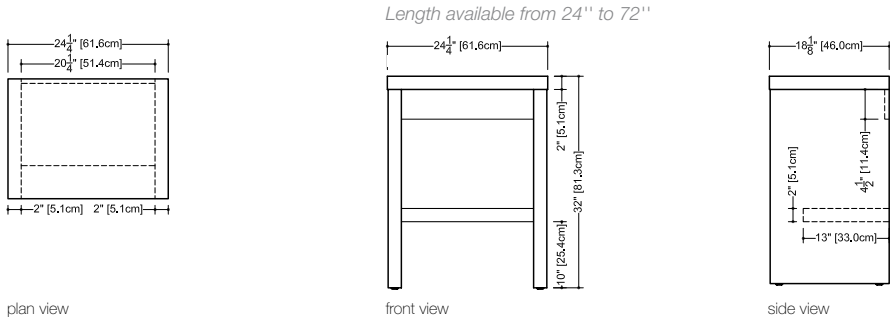

Z COLLECTION

Finishes and colors:

oak - natural/white/wenge/black/stone harbour grey
smoked/coffe bean

walnut - natural/natural no calico/chocolate

premium - mozambique/torri d eucalyptus

Features

- Top part perimeter and all exposed edges of console are made of solid wood 1/8" thick
- Other surfaces are in all natural wood veneer
- AWI rated level 5 marine grade finish for moisture resistance and durability (industry's highest finishing class)
- Solid maple dovetailed drawers
- Adjustable legs
- Recessed handles

Z 118 - no drawer - 18" depth

inch (length) 24 1/4 - 30 - 36 1/4 - 42 - 48 1/4 - 54 - 60 1/4 - 66 - 72
inch (length) 61.6 - 76 - 92 - 107 - 122.6 - 137 - 153 - 167 - 183

for vessel sink and lavatory combinations