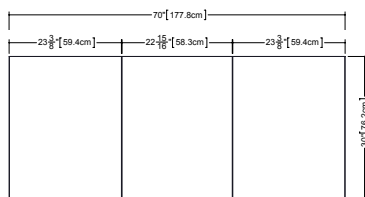

M 7030ME – 70" length

inch 4 1/2 exterior depth x 70 length x 30 height
mm 114 x 1778 x 762

front view

Side View, all models

30 height