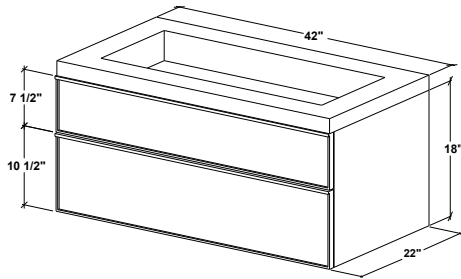

WETSTYLE cannot be held responsible for any technical errors and reserves the right to make revisions without notice. Approximate measurement. The manufacturer accepts 1/4" (6.35mm) variance.

FRL 42WM – 2 drawers – 42" length

inch 22 depth x 42 length x 18 height
mm 559 x 1067 x 457

Integrated countertop possibilities (sold separately)

VCS 42 / VC 42

Drawers configuration