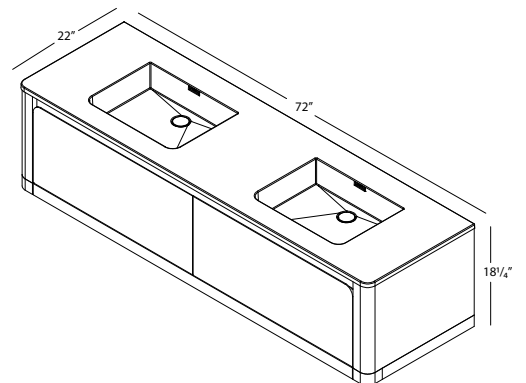

EBHS72WM
Wall-mount
2 Drawers – 72" length
inch 22 (D) x 72 (L) x 18 1/4 (H)
mm 559 x 1829 x 464

For Wall-mount with and without Legs – Integrated countertop possibilities sold separately