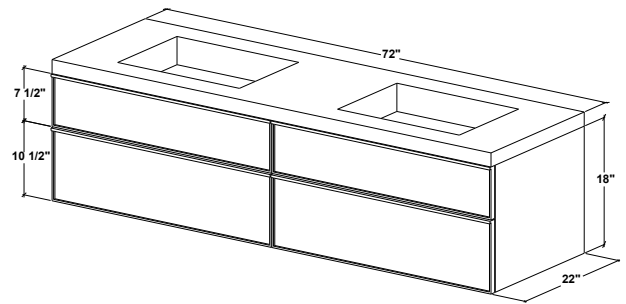

FRL 72WM – 4 drawers – 72" length – for two basins

inch 22 depth x 72 length x 18 height
mm 559 x 1829 x 457