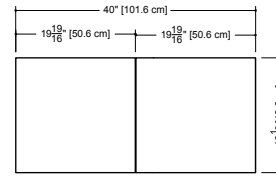

front view

M 34ME-REC – 34" length

inch 2 1/2 exterior depth x 34 length x 19 1/8 height
mm 64 x 864 x 486

front view

M 40ME-REC – 40" length

inch 2 1/2 exterior depth x 40 length x 19 1/8 height
mm 64 x 1016 x 486