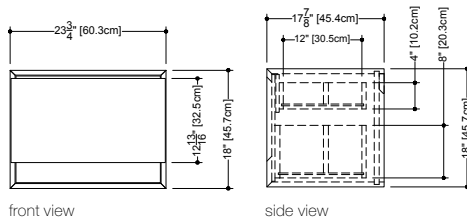

Drawer configuration