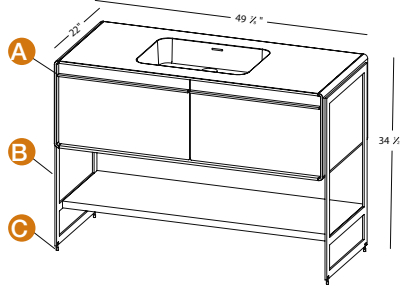

Features (cont'd):

Special wall preparation recommendations the distance between studs should not exceed 16". Each stud should be reinforced vertically by 2"x 3" wooden studs and horizontally with 2"x 6" wooden studs at a height of 30" all along the width of the vanity.

Features (cont'd):

- **A** Metal drawer hand pull
- **B** Metal legs
- **C** Adjustable levelers

WETSTYLE cannot be responsible for any technical errors and reserves the right to make revisions without notice. Approximate measurement. The manufacturer accepts 1/4" (6.35 mm) variance.

DCO48-C-FL - Center basin
Floor-mount - 2 Drawers - 49 7/8" length
inch 22 (D) x 49 7/8 (L) x 34 1/2 (H) (incl. legs)
mm 559 x 1278 x 876