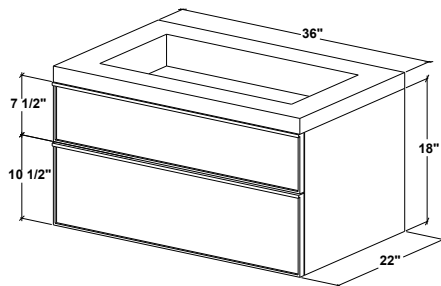

inch 22 depth x 36 length x 18 height
mm 559 x 914 x 457

Integrated countertop possibilities (sold separately)

VCS 36C / VC 36C

VCS 36 / VC 36

Drawers configuration

Upper  Horseshoe

Lower  Horseshoe

VDCOS 36