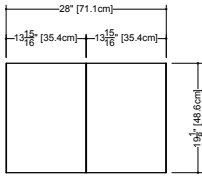

L or R hinges

front view

M 22ME-REC – 22" length

inch 2 1/2 exterior depth x 22 length x 19 1/8 height
mm 64 x 559 x 486

L or R hinges

front view

M 28ME-REC – 28" length

inch 2 1/2 exterior depth x 28 length x 19 1/8 height
mm 64 x 711 x 486