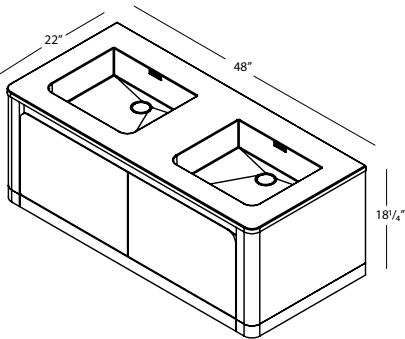

EBHS48WML
 Wall-mount with legs
 2 Drawers – 48" length
 inch 22 (D) x 48 (L) x 34 1/4 (H) (incl. legs)
 mm 559 x 1219 x 870

EBHS60WML
 Wall-mount with legs
 2 Drawers – 60" length
 inch 22 (D) x 60 (L) x 34 1/4 (H) (incl. legs)
 mm 559 x 1524 x 870

EBHS72WML
 Wall-mount with legs
 2 Drawers – 72" length
 inch 22 (D) x 72 (L) x 34 1/4 (H) (incl. legs)
 mm 559 x 1829 x 870

EBHS48WM
 Wall-mount
 2 Drawers – 48" length
 inch 22 (D) x 48 (L) x 18 1/4 (H)
 mm 559 x 1219 x 464