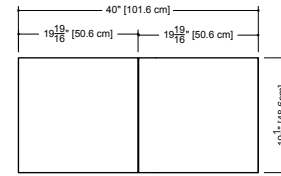

front view

M 34ME – 34" length

inch 4 1/2 exterior depth x 34 length x 19 1/8 height
 mm 114 x 864 x 486

front view

M 40ME – 40" length

inch 4 1/2 exterior depth x 40 length x 19 1/8 height
 mm 114 x 1016 x 486