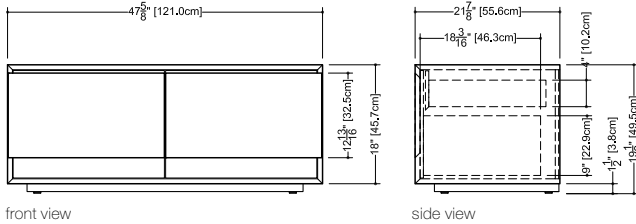

Drawer configuration

Full Depth

M 4818 FS - 2 drawers - 48" length

inch 21 7/8 depth x 47 5/8 length x 19 1/2 height
mm 557 x 1210 x 494

Drawers configuration

Full Depth

M 6018 FS - 2 drawers - 60" length

inch 21 7/8 depth x 60 length x 19 1/2 height
mm 557 x 1524 x 494