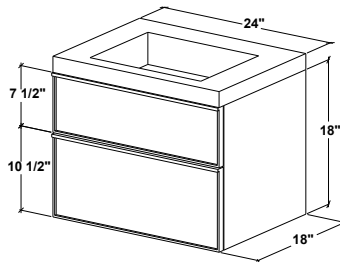

FRLM 24WM – 2 drawers – 24" length

inch 18 depth x 24 length x 18 height
mm 457 x 610 x 457

Integrated countertop possibilities sold separately

VCMS 24 / VCM 24

Drawers configuration

Upper Horseshoe

Lower Horseshoe