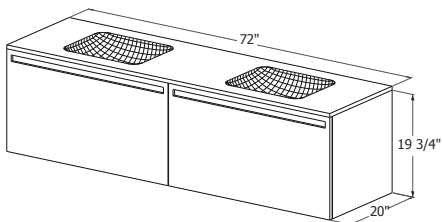

ELR 72WM – 72" length

inch 20 depth x 72 length x 19 3/4 height
mm 508 x 1829 x 502