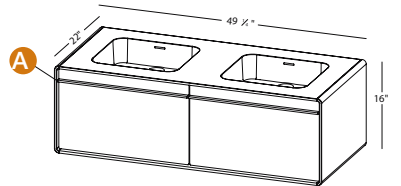

DCO48WM
Wall-mount - 2 Drawers - 25 1/4" length
inch 22 (D) x 49 1/4 (L) x 16 (H)
mm 559 x 1251 x 406