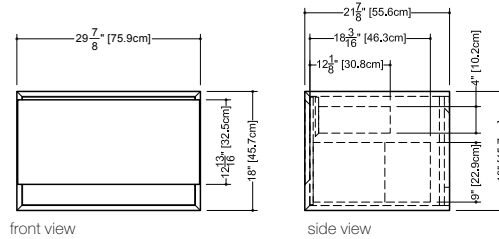

Drawer configuration