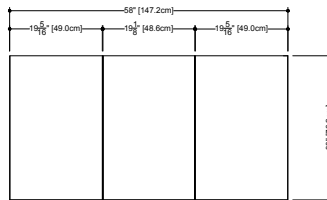

M 4630ME – 46" length

inch 4 1/2 exterior depth x 46 length x 30 height
mm 114 x 1168 x 762

front view

M 5830ME – 58" length

inch 4 1/2 exterior depth x 58 length x 30 height
mm 114 x 1472 x 762

front view