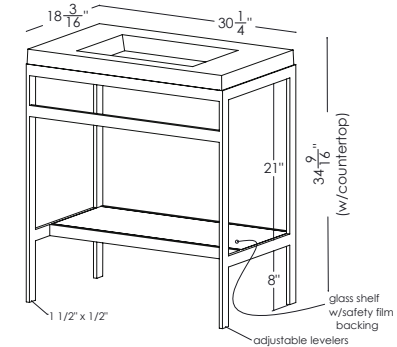

CM 30M – mirror finish CM 30B – brushed finish

inch 18 3/16 depth x 30 1/4 length x 34 9/16 height
mm 462 x 768 x 878

isometrical view

Integrated countertop possibility
sold separately

Cube Collection Metro Series Model