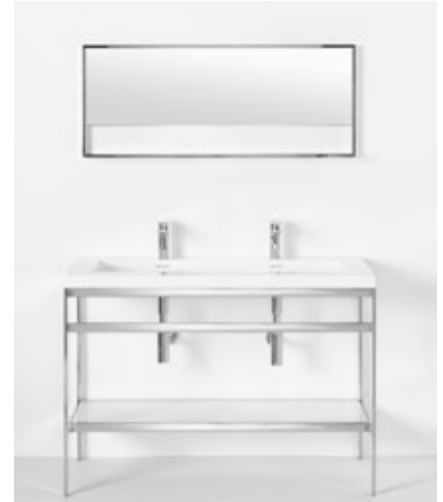

C in 48-1/4 x 22-1/8 x 34-9/16 | mm 1226 x 562 x 878
C48B $3200 ●
C48M $4195 ●