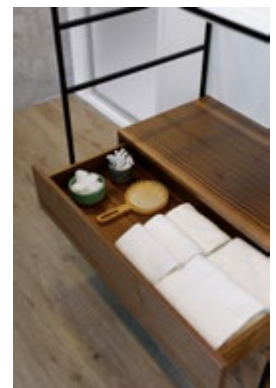

[CLICK HERE TO SEE PROMOTIONAL PRICING
AND QUICK SHIP STOCK LIST](#)