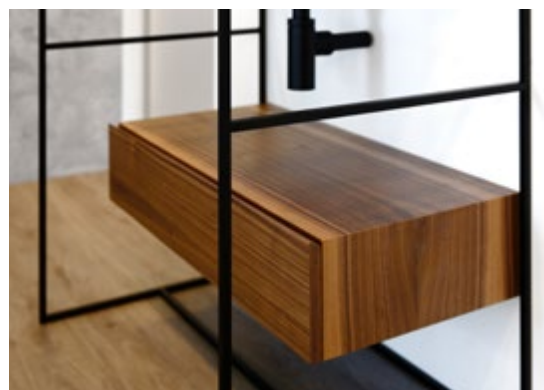

C2 COLLECTION

Keyword: Slimline

The tubular lines and minimalist style of the C2 collection create a hip, modern look for an urban environment. Thanks to its sleek structure, C2 features a small, uncluttered footprint, making it ideal for small bathrooms.

The base of the console unit is made of matte black stainless steel rungs and can be equipped with an optional storage drawer in natural walnut.

In addition to being practical, the drawer adds contrast and a touch of warmth. A matching mirror with a walnut shelf and free-standing towel rack complete the collection.

30" Console
in 30 x 20 x 34-3/4 | mm 762 x 508 x 883
C2-30CO-MBL $2370

30" Element Lavatories
in 30 x 20 x 5/8 | mm 762 x 508 x 16
VELXS-30-O-NT-MA $1020
VELXS-30-O-NT-GA $1160

Optional drawer in Walnut Natural
C2-30DR-11 $1215

[CLICK HERE TO SEE PROMOTIONAL PRICING
AND QUICK SHIP STOCK LIST](#)