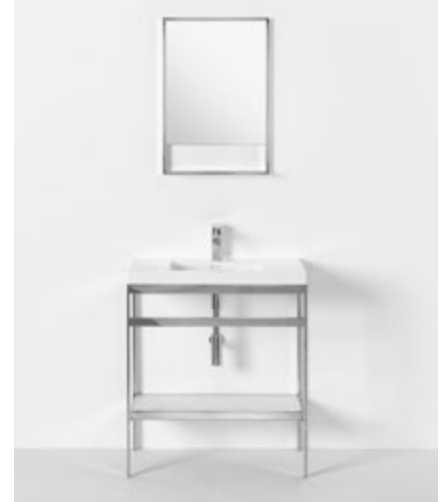

C Metro in 24-1/4 x 18-3/16 x 34-9/16 | mm 616 x 462 x 878
CM24B $2080 ●
CM24M $2430 ●

C in 24-1/4 x 22-1/8 x 34-9/16 | mm 616 x 562 x 878
C24B $2240 ●
C24M $2960 ●