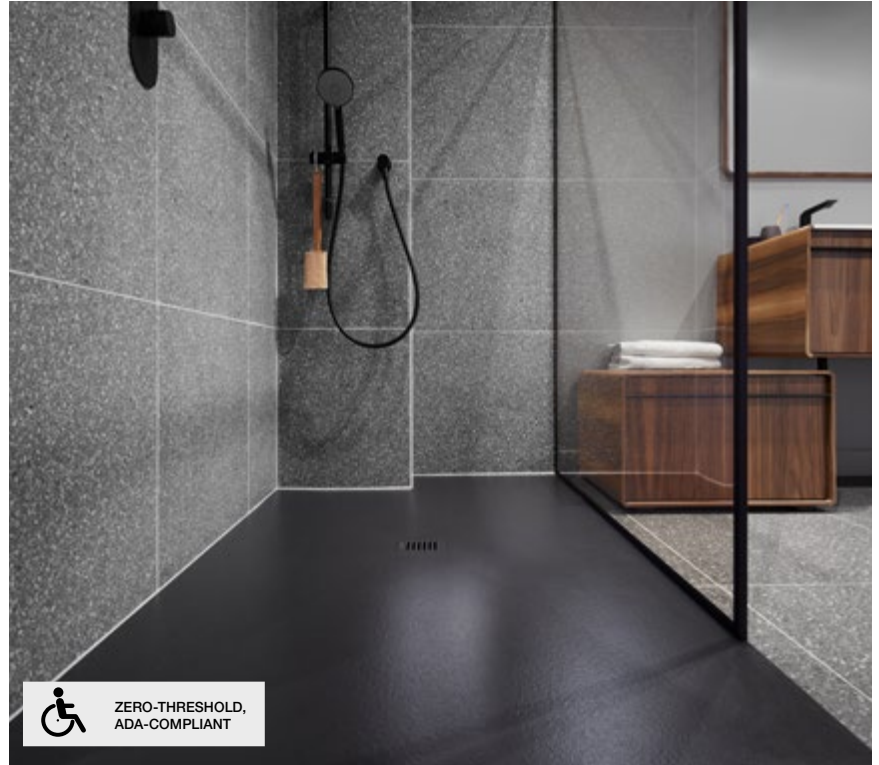

FEEL SHOWER BASES

Keyword: Sensation

Created from an innovative, high-density composite material that evokes the appearance of natural stone, the Feel collection emphasizes tactile pleasures underfoot. The uniquely pleasing texture of this line of showers comes from a manufacturing process that creates the appearance of slate and concrete in high definition.

The matte finish paired with Feel's clean, sleek look awakens the senses and heightens the experience of relaxation and rejuvenation in the shower. The collection is available in neutral shades of white, grey and black.