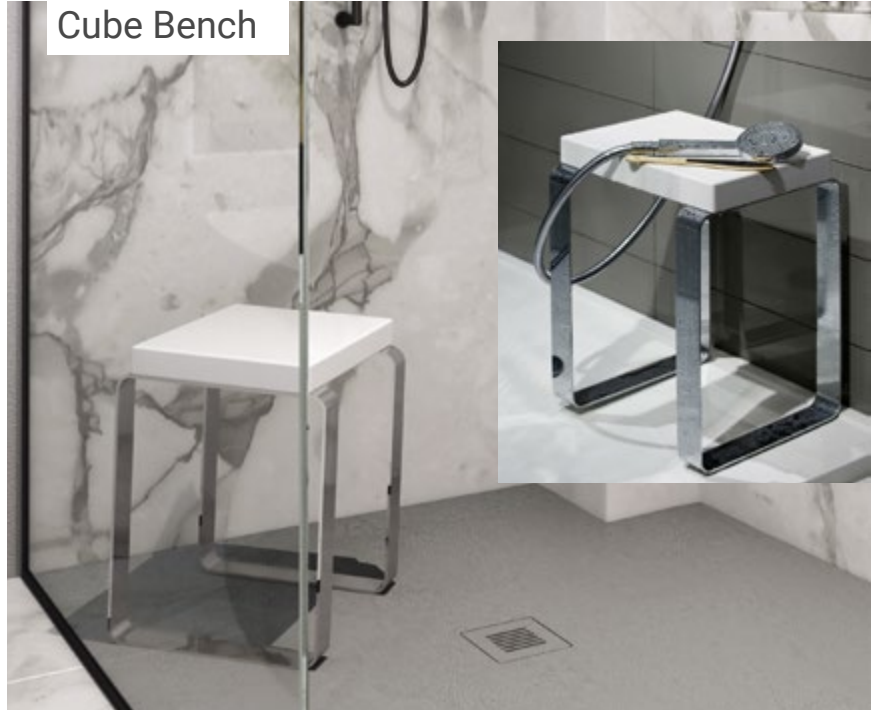

COMPLEMENTS

Keyword: Practical

The Complements line of benches, seats, head rests and pillows, and decorative bottle traps all bring a personal touch with practicality to any bathroom

Cube Bench

CUBE BENCH
in 13-3/16 x 14-3/16 x 17-1/2 | mm 335 x 360 x 445
STC14FS-B-5 White/Brushed $915