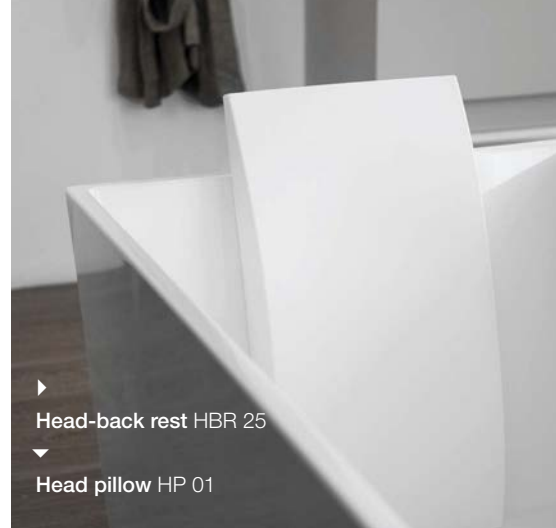

The Round Platter

- Fits BC02, BC03 and BC04 bathtubs
- Available in True High Gloss™ or matte WETMAR BIO™

The Head-Back Rest

- Fits any Cube Collection™ bathtub (except BC 12/BC 14)
- Available in black or white

The Head Pillow

- Fits any WETSTYLE bathtub
- Made of self-adhesive and water-resistant soft polyurethane gel
- Available in white

The Niche Collection

- Freestanding or wall-mounted
- Available in a wide variety of colors and finishes

- ◀ Round platter RP 1134
True High Gloss™
- ▼ Freestanding niche S 2158

- ▶ Head-back rest HBR 25
- ▼ Head pillow HP 01

WETSTYLE BESPOKE & CUSTOM SOLUTIONS

WETSTYLE products have been selected and deployed in hospitality, multi-unit residential and commercial projects since its founding in 2002. Today, you may find WETSTYLE composite bathtubs, sinks, shower trays and vanities in many luxury and boutique hotels, residences, restaurants, museums and cruise ships throughout the world.