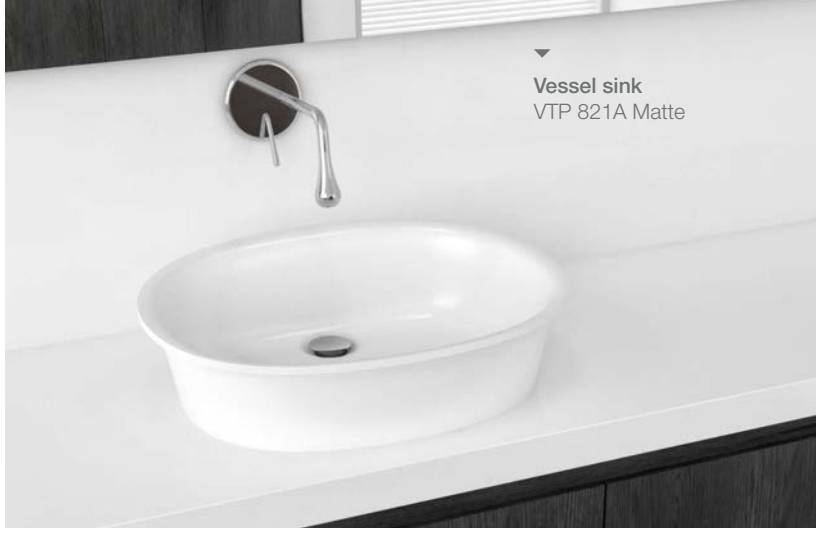

▼
Vessel sink
VTP 821A Matte