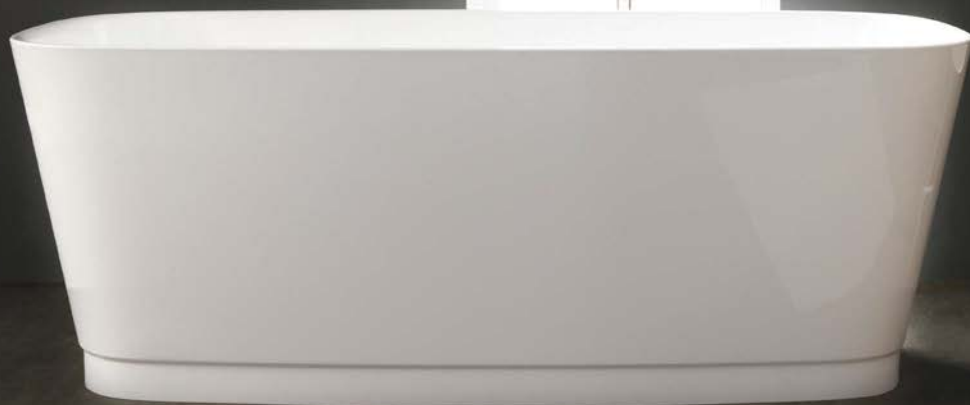

Bathtub BST 01
True High Gloss™
Vanity FRL 48WM
Lavatory VCS 48L
Mirrored Cabinet FRL 48ME

Furniture displayed in
Walnut Natural No Calico

Bathtub BST 01
True High Gloss™