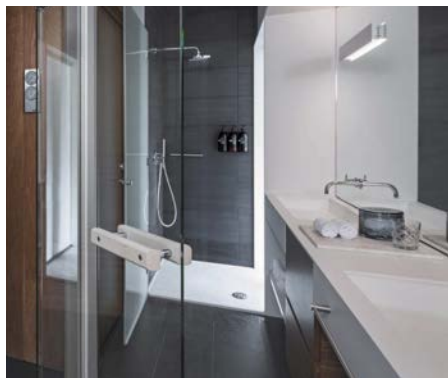

WETSTYLE BESPOKE & CUSTOM SOLUTIONS

WETSTYLE products have been selected and deployed in hospitality, multi-unit residential and commercial projects since its founding in 2002. Today, you may find WETSTYLE composite bathtubs, sinks, shower trays and vanities in many luxury and boutique hotels, residences, restaurants, museums and cruise ships throughout the world.

The proven quality and durability of our products in high traffic spaces combined with the ease of cleaning and repair of the WETMAR BiO™ material makes the product well suited for contract projects.

Ion City

Boutique Hotel

Reykjavik, Iceland

Bathtub BC 04 - Cube Collection

Lavatory VC 821U - Cube Collection