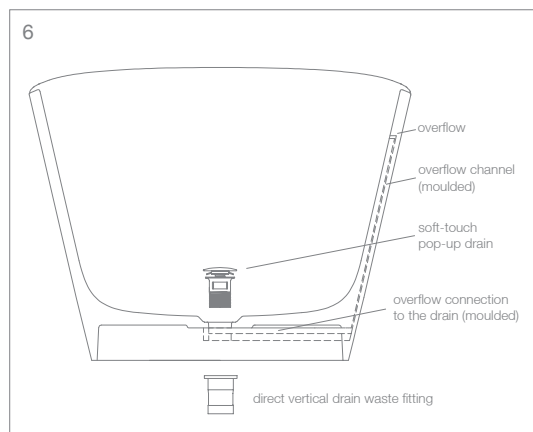

Seamless

One seamless part, no joints or seams for water to escape or leak

## ADVANCED FEATURES

- 1 Slot Design Overflow
- 2 Integrated Overflow – overflow is built into tub wall, providing a cleaner look and saving installation time and related costs
- 3 3" clearance underneath the bathtub for ease of access for plumbing connections
- 4 Oak wood bridge in wenge shade included ; when applicable
- 5 Soft toe touch drain included
- 6 Plug & Bathe™ installation system
  - a Uniquely enables installation and service completely from above
  - b Reduces overall cost of installation
  - c Increases installation possibilities and ease of serviceability